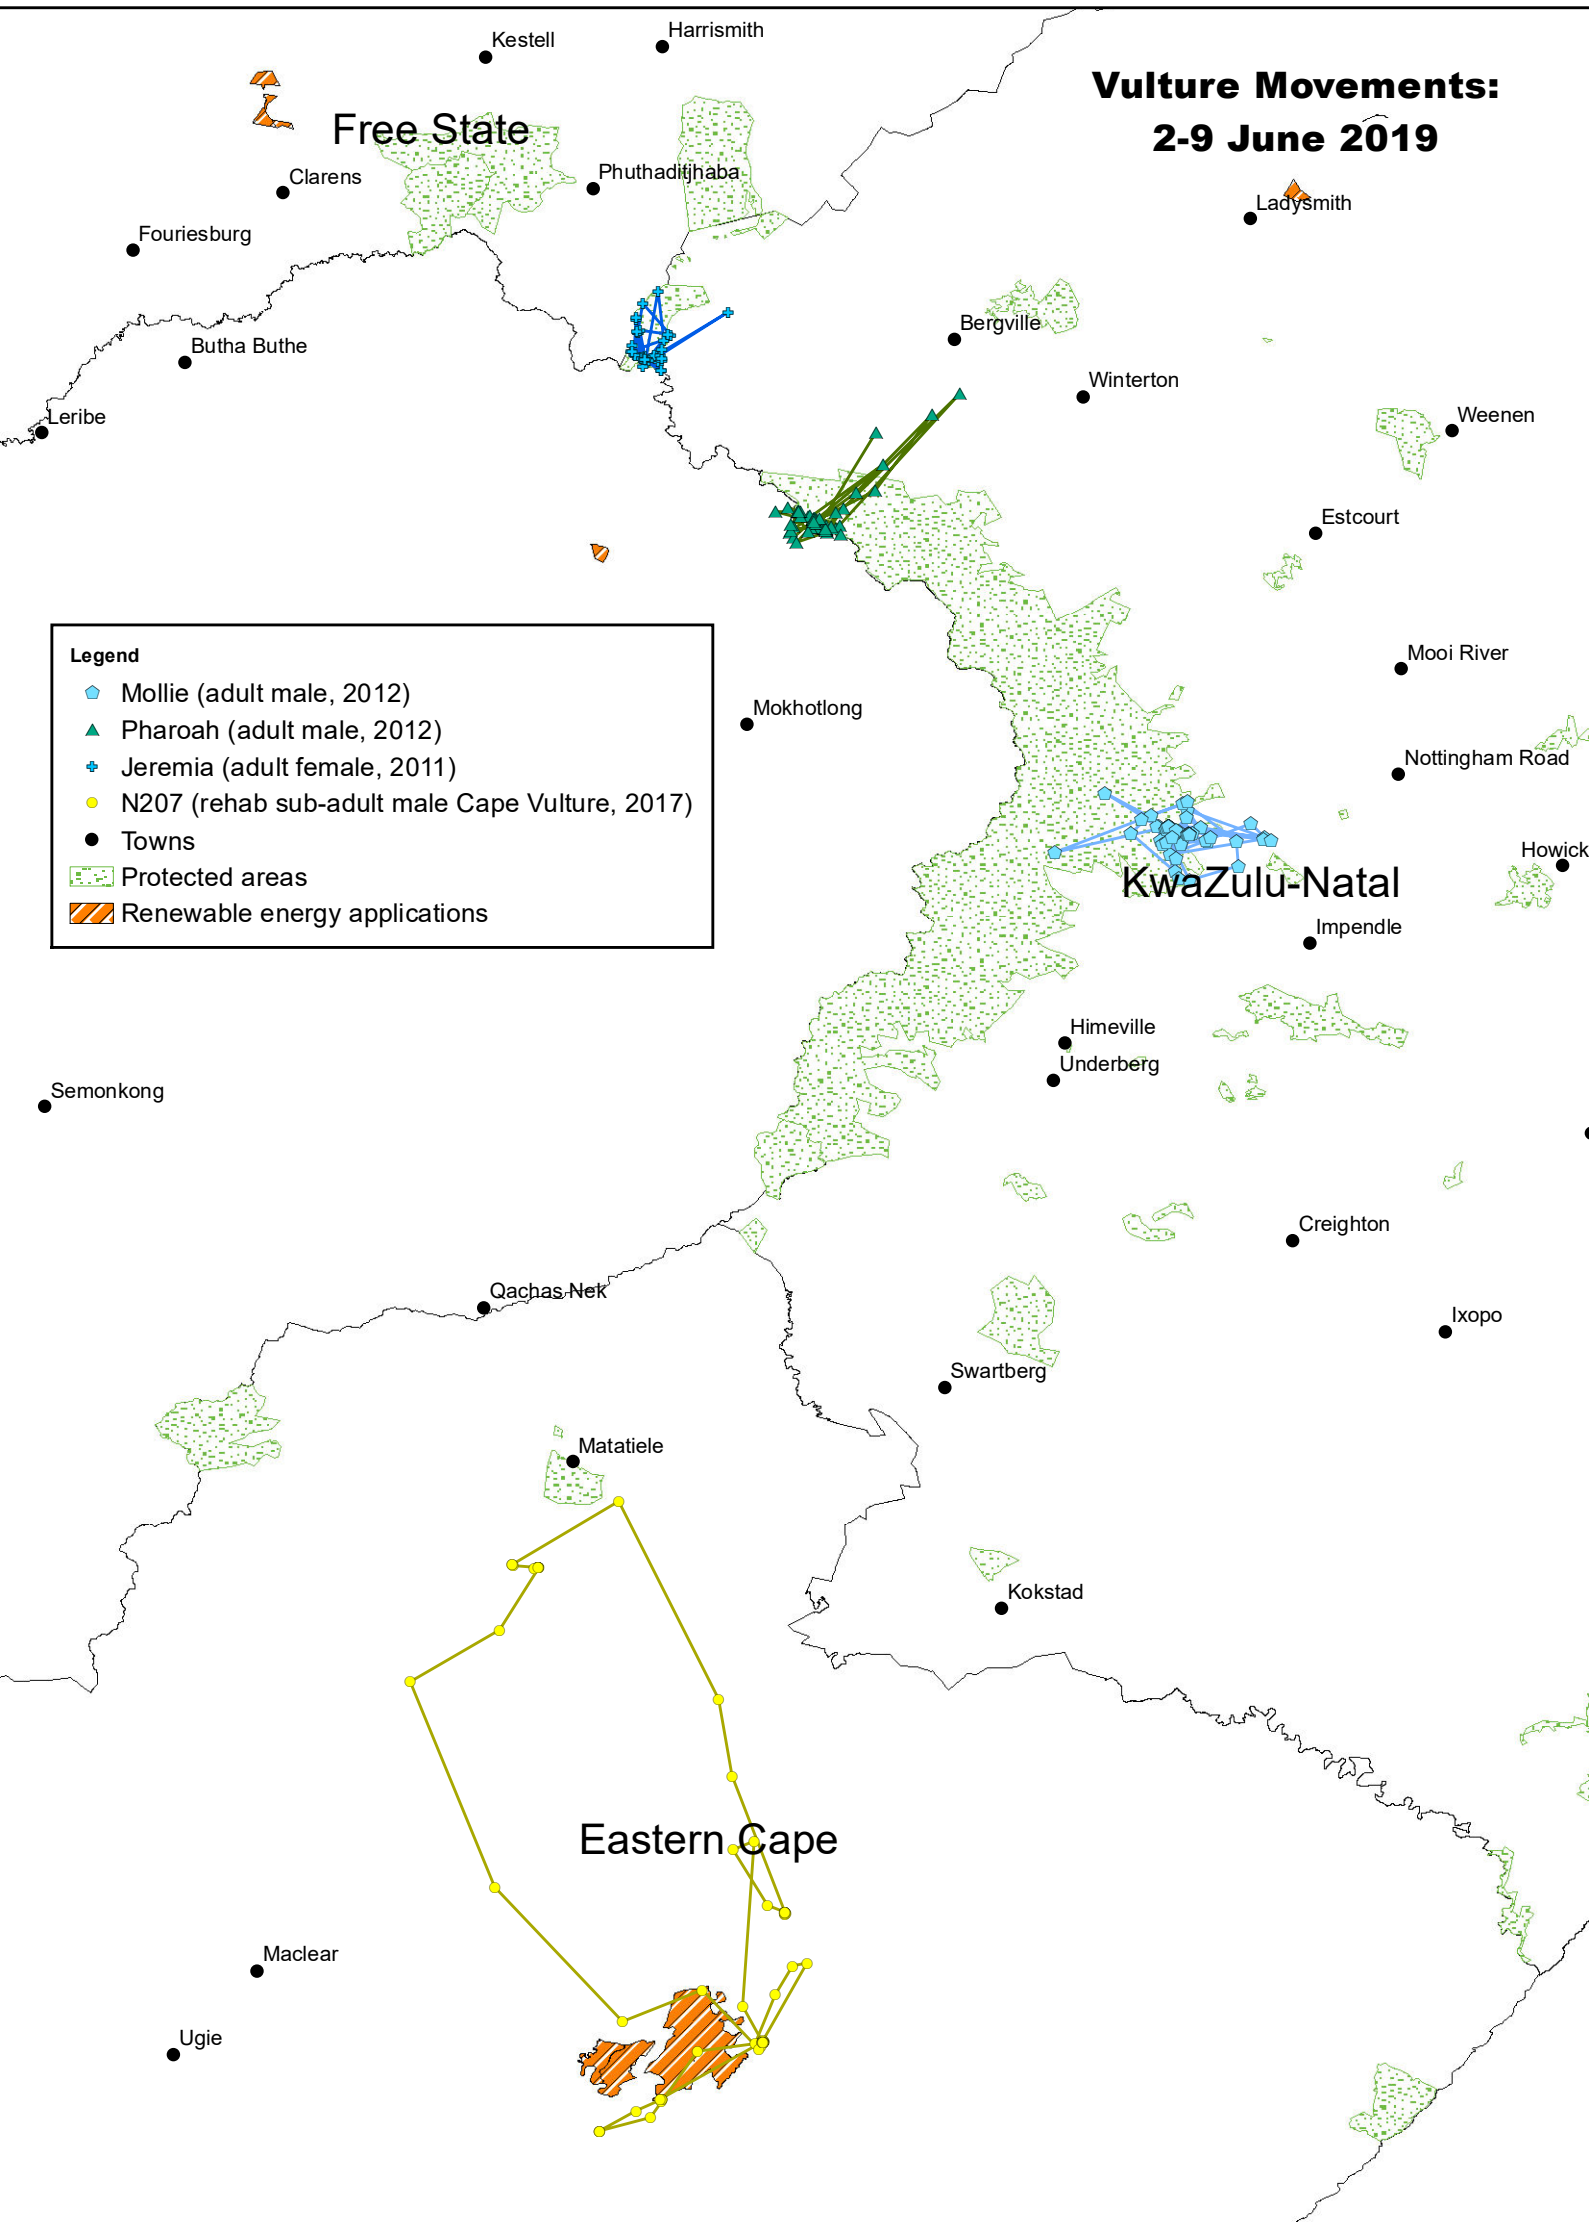

Vulture Movements: 2-9 June 2019

Legend

- ◆ Mollie (adult male, 2012)
- ▲ Pharoah (adult male, 2012)
- ⊕ Jeremia (adult female, 2011)
- N207 (rehab sub-adult male Cape Vulture, 2017)
- Towns
- ▨ Protected areas
- ▨ Renewable energy applications