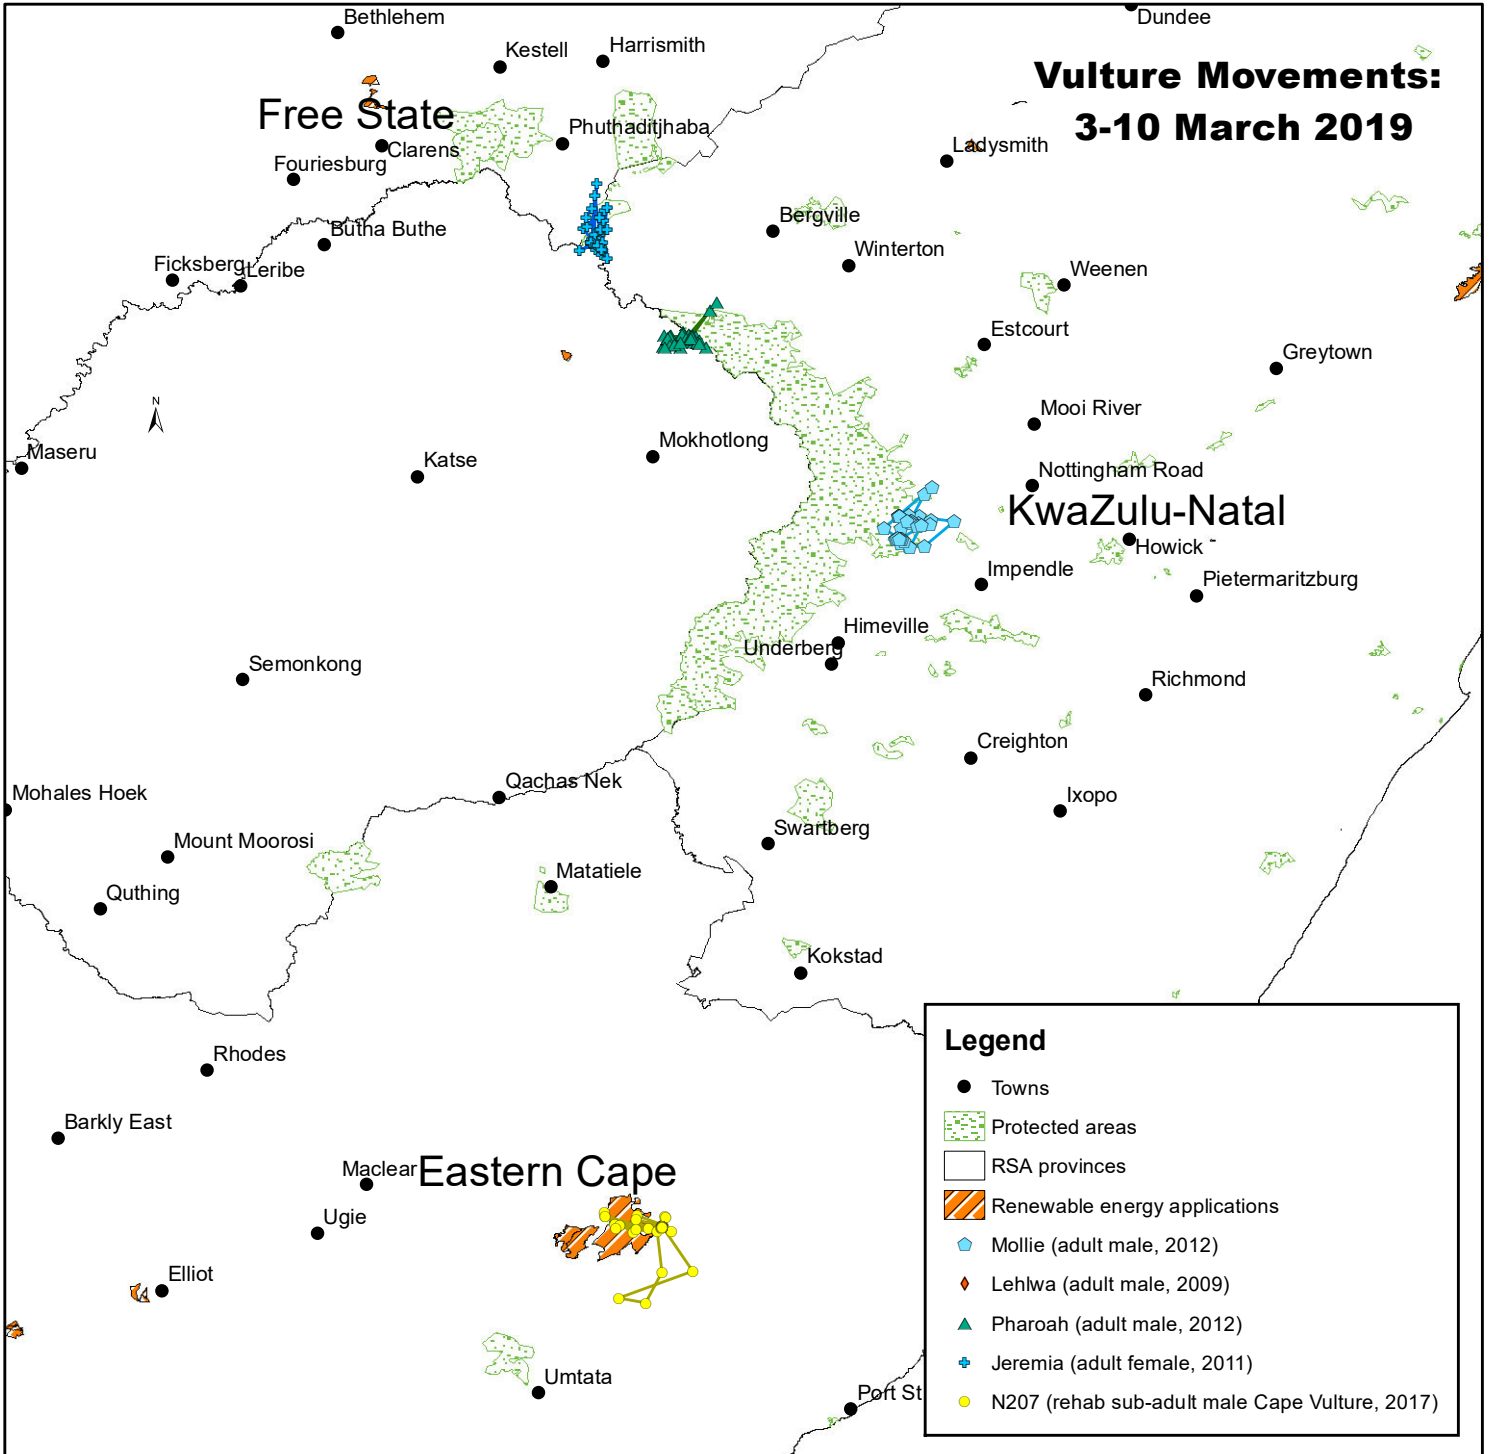

Vulture Movements: 3-10 March 2019

Legend

- Towns
- Protected areas
- RSA provinces
- ▨ Renewable energy applications
- ⬠ Mollie (adult male, 2012)
- ◆ Lehlwa (adult male, 2009)
- ▲ Pharoah (adult male, 2012)
- ⊕ Jeremia (adult female, 2011)
- N207 (rehab sub-adult male Cape Vulture, 2017)