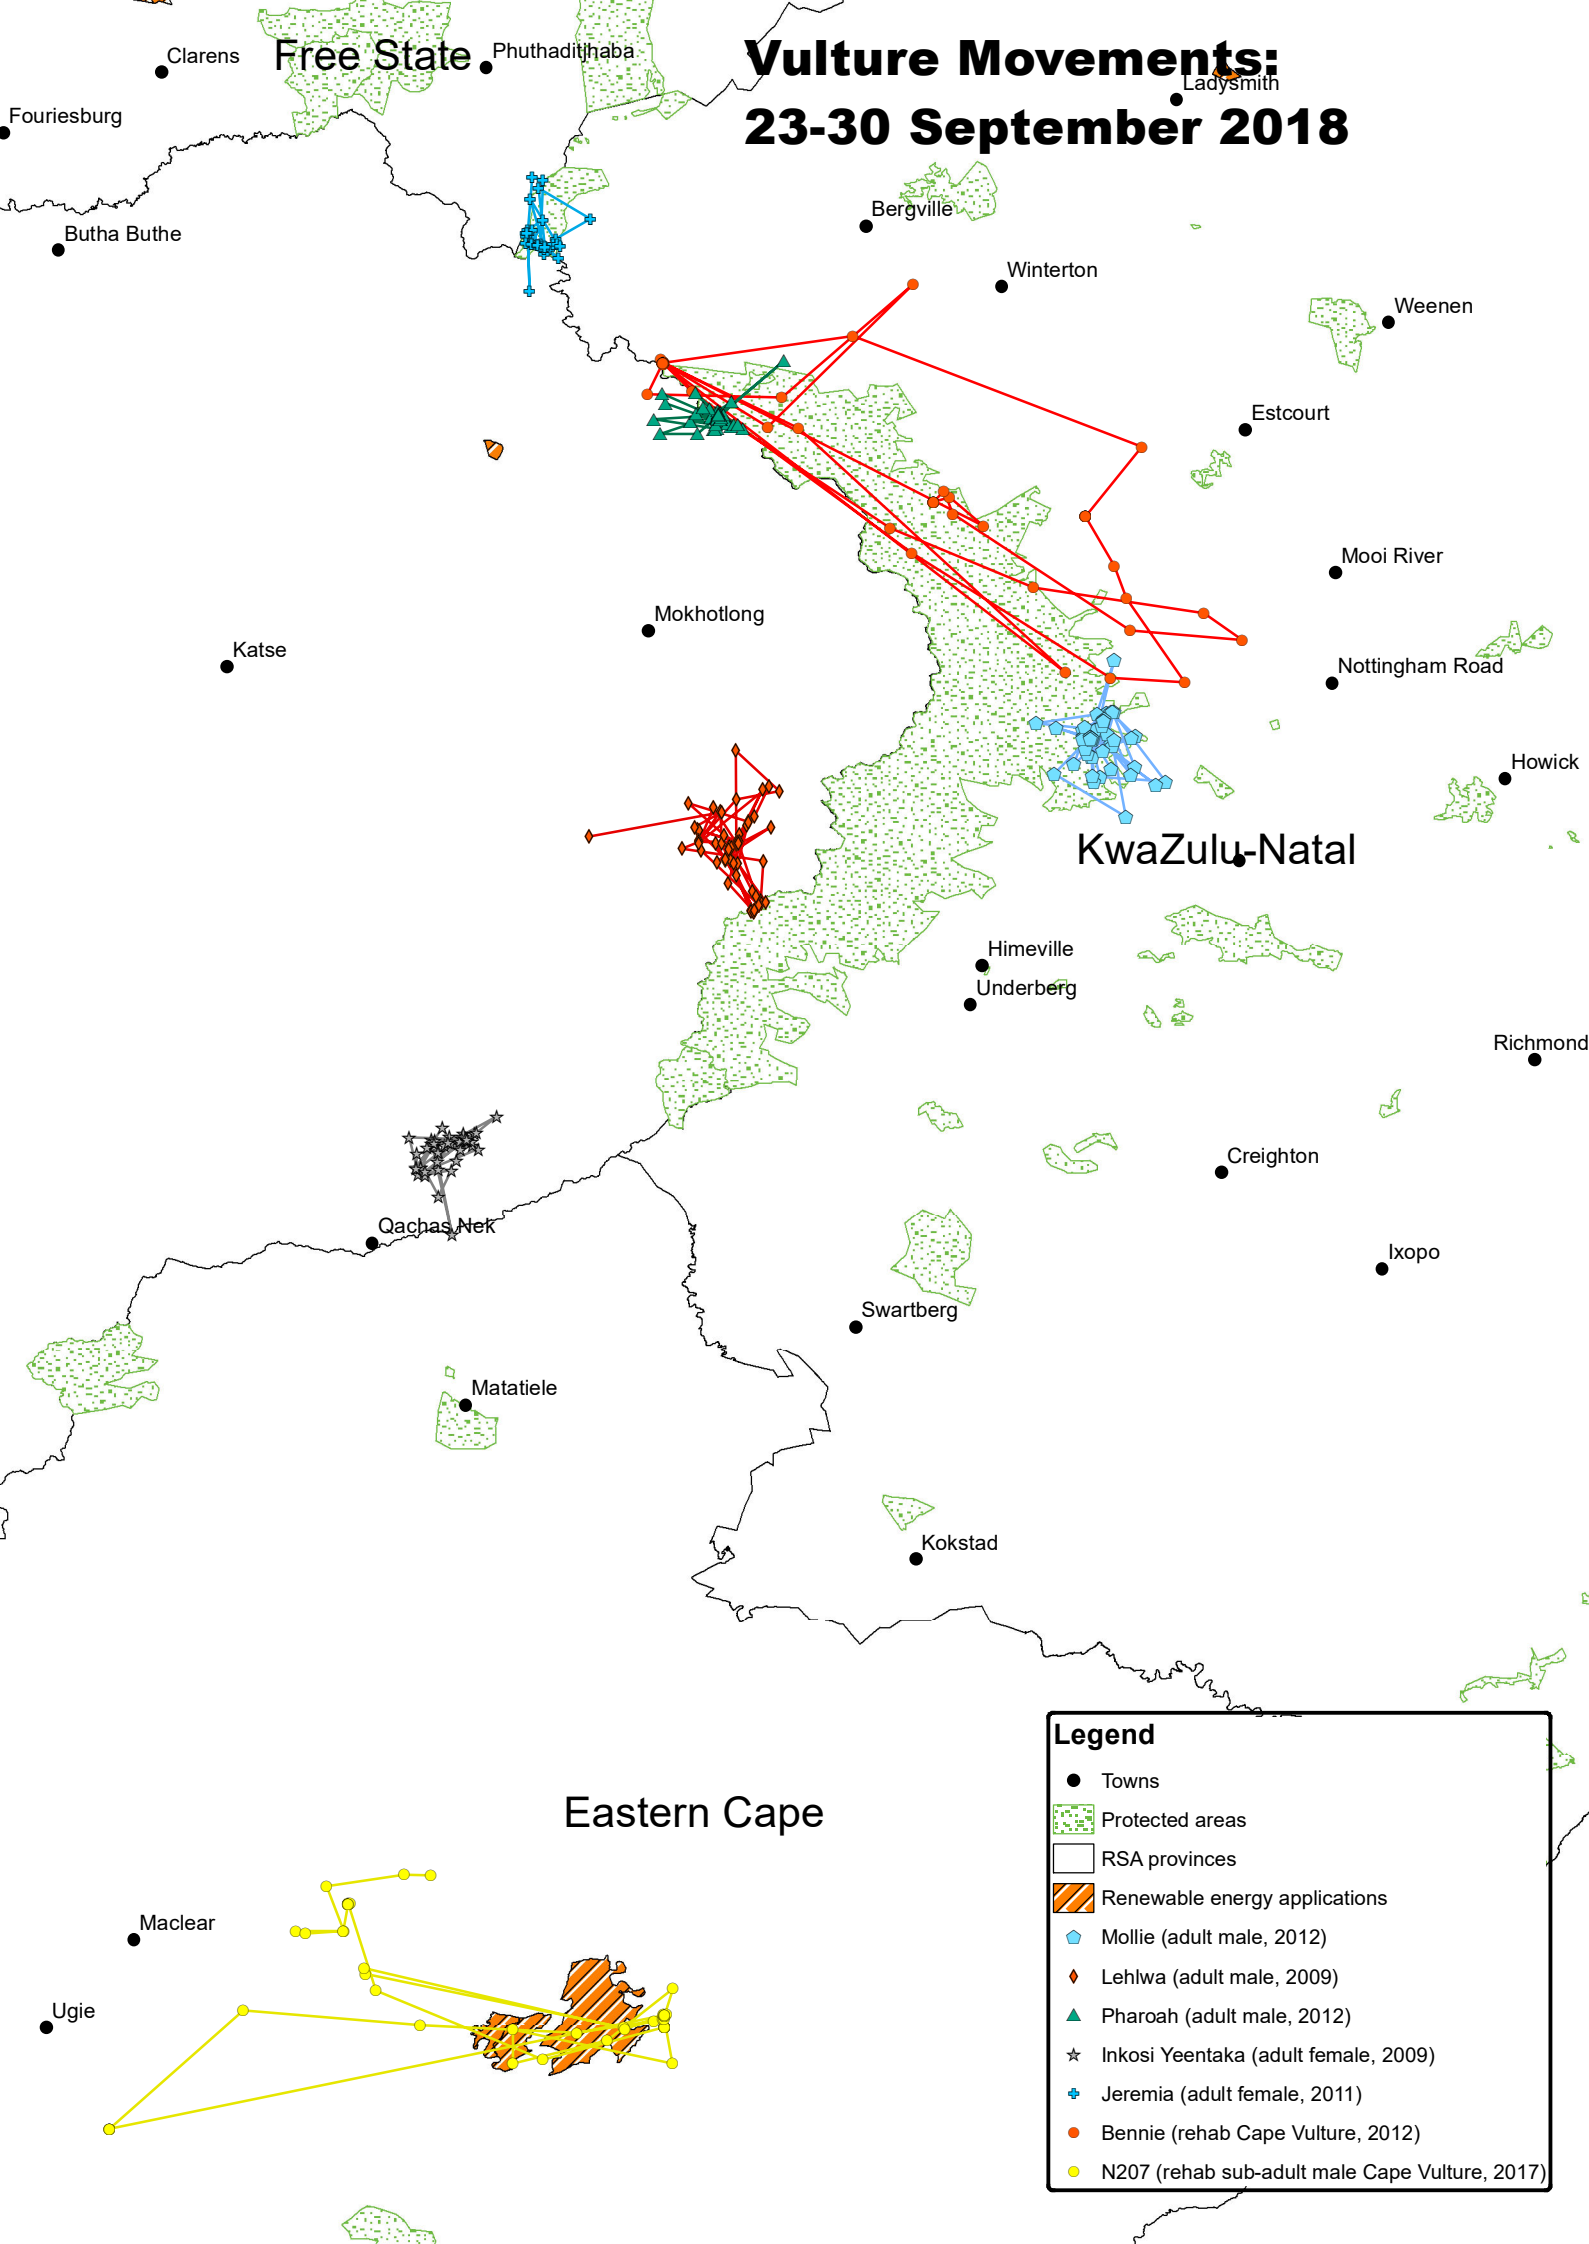

Vulture Movements: 23-30 September 2018

Legend

- Towns
- Protected areas
- RSA provinces
- ▨ Renewable energy applications
- ◆ Mollie (adult male, 2012)
- ◇ Lehlwa (adult male, 2009)
- ▲ Pharoah (adult male, 2012)
- ☆ Inkosi Yeentaka (adult female, 2009)
- ◆ Jeremia (adult female, 2011)
- Bennie (rehab Cape Vulture, 2012)
- N207 (rehab sub-adult male Cape Vulture, 2017)