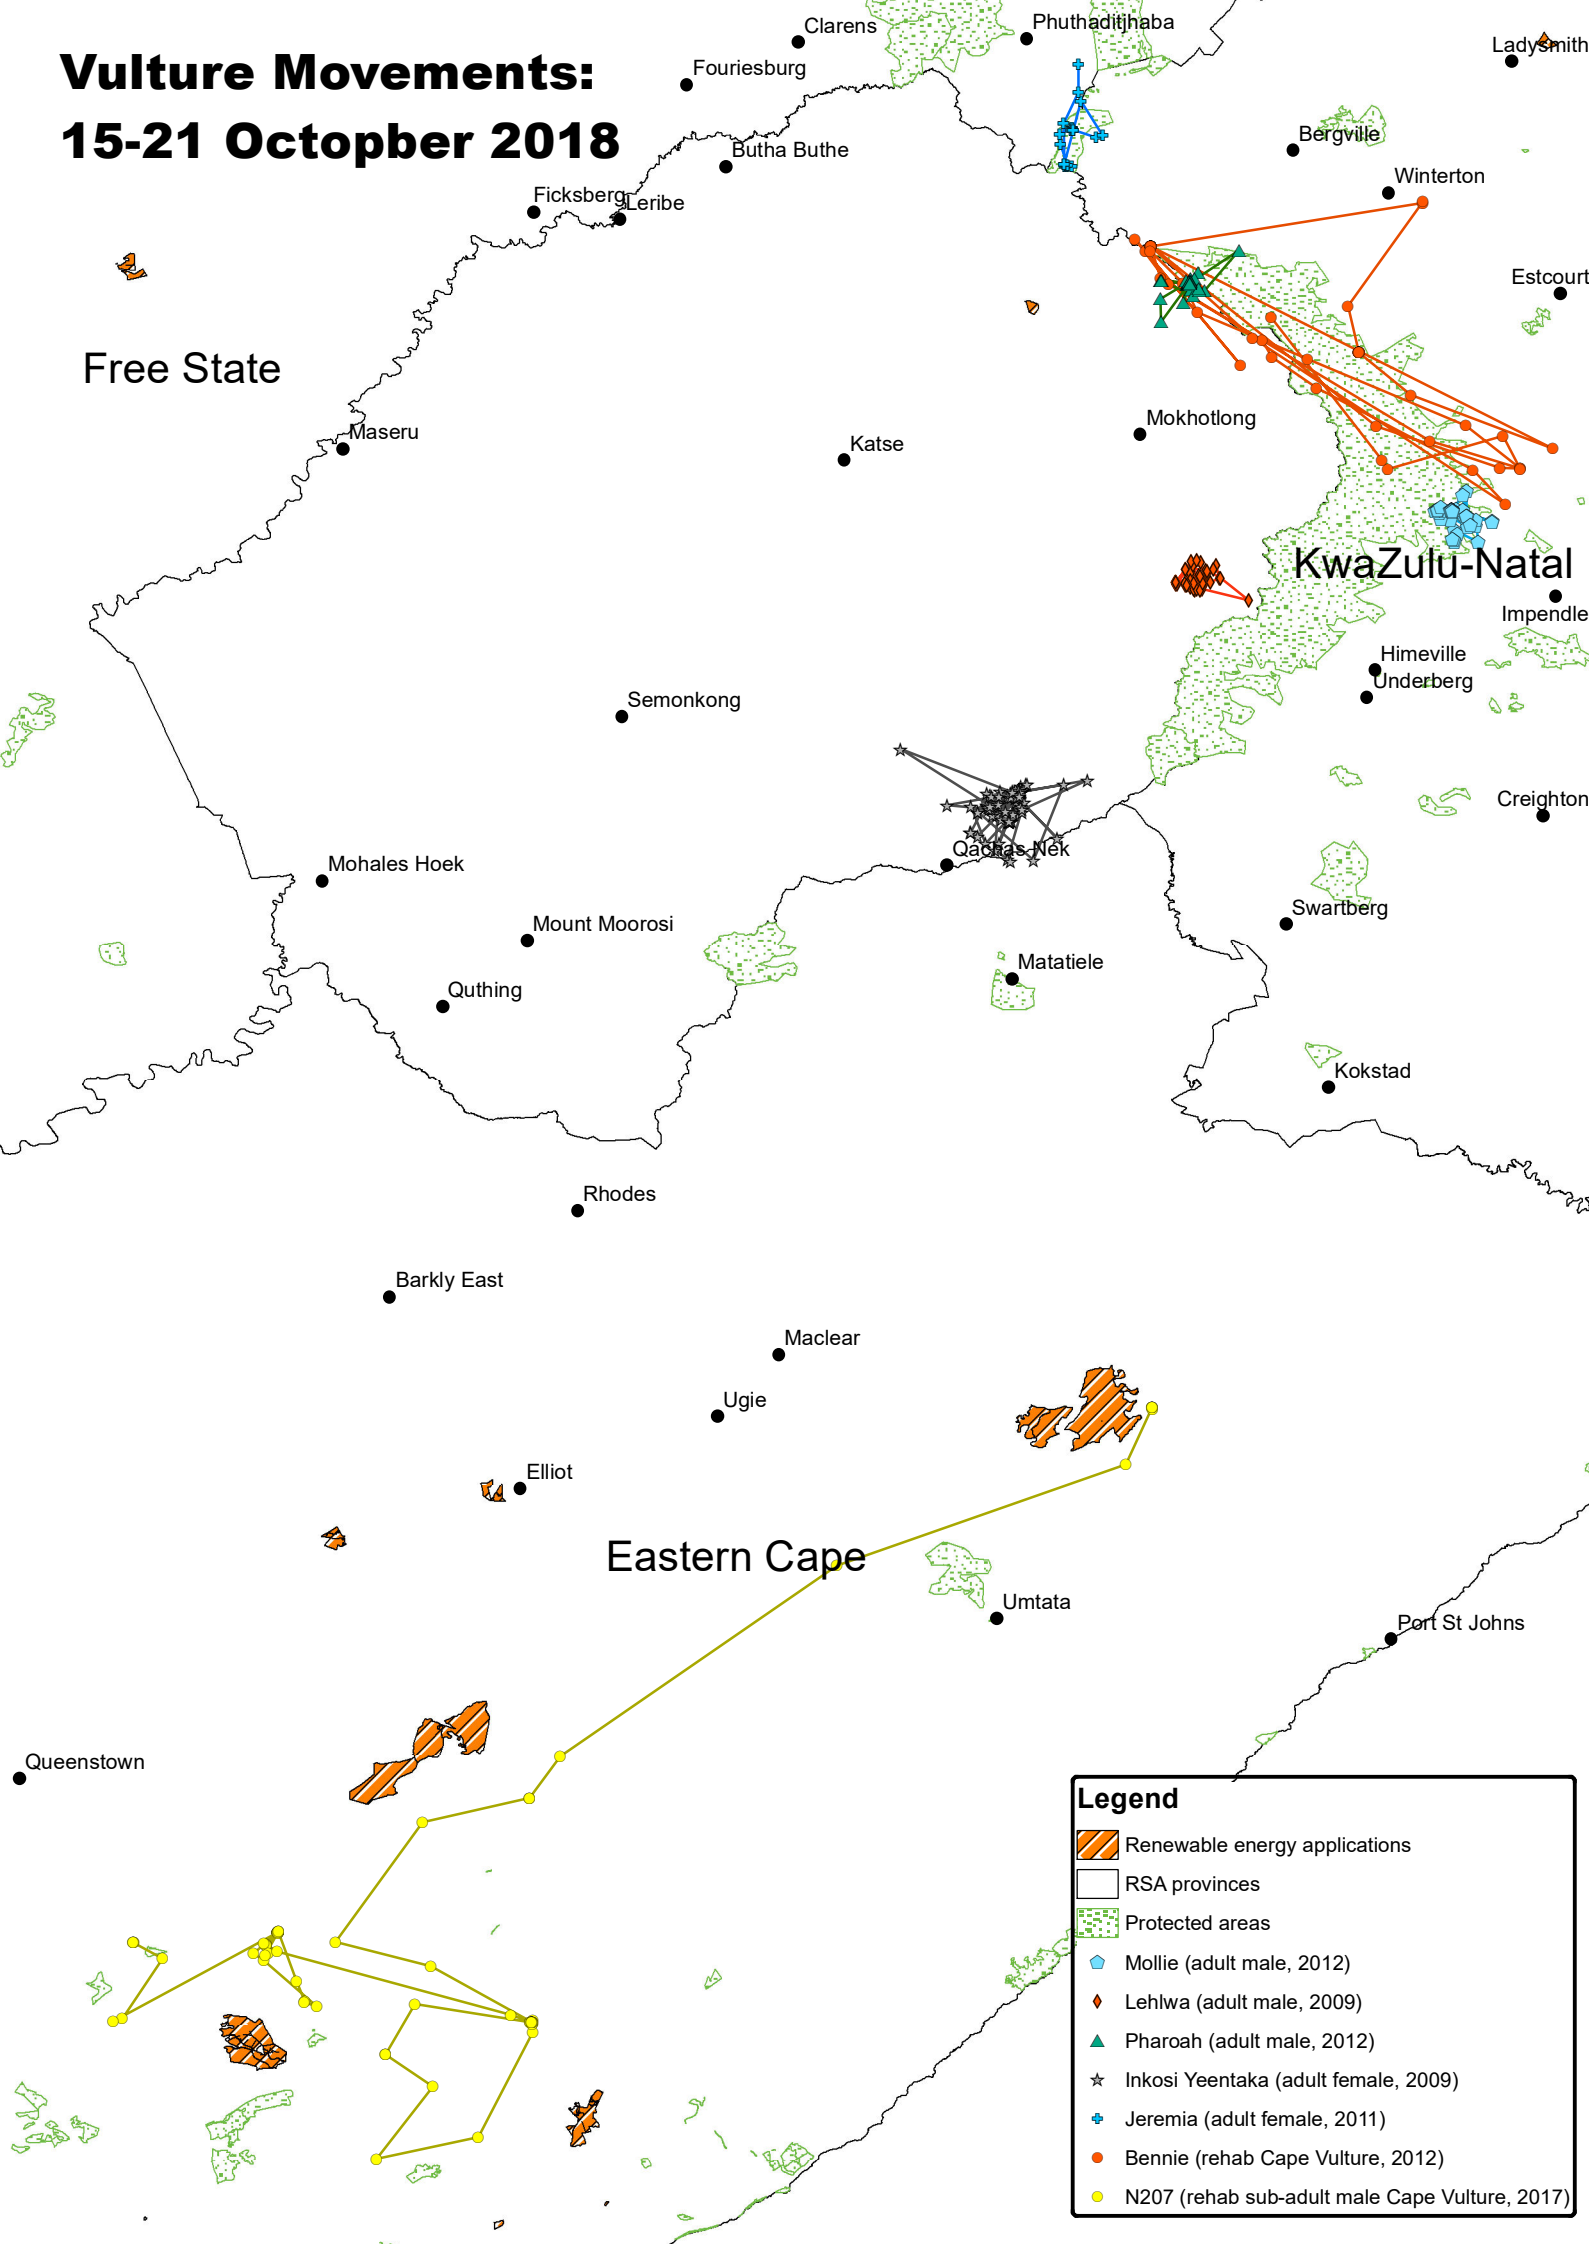

Vulture Movements: 15-21 October 2018

Legend

-  Renewable energy applications
-  RSA provinces
-  Protected areas
-  Mollie (adult male, 2012)
-  Lehlwa (adult male, 2009)
-  Pharoah (adult male, 2012)
-  Inkosi Yeentaka (adult female, 2009)
-  Jeremia (adult female, 2011)
-  Bennie (rehab Cape Vulture, 2012)
-  N207 (rehab sub-adult male Cape Vulture, 2017)