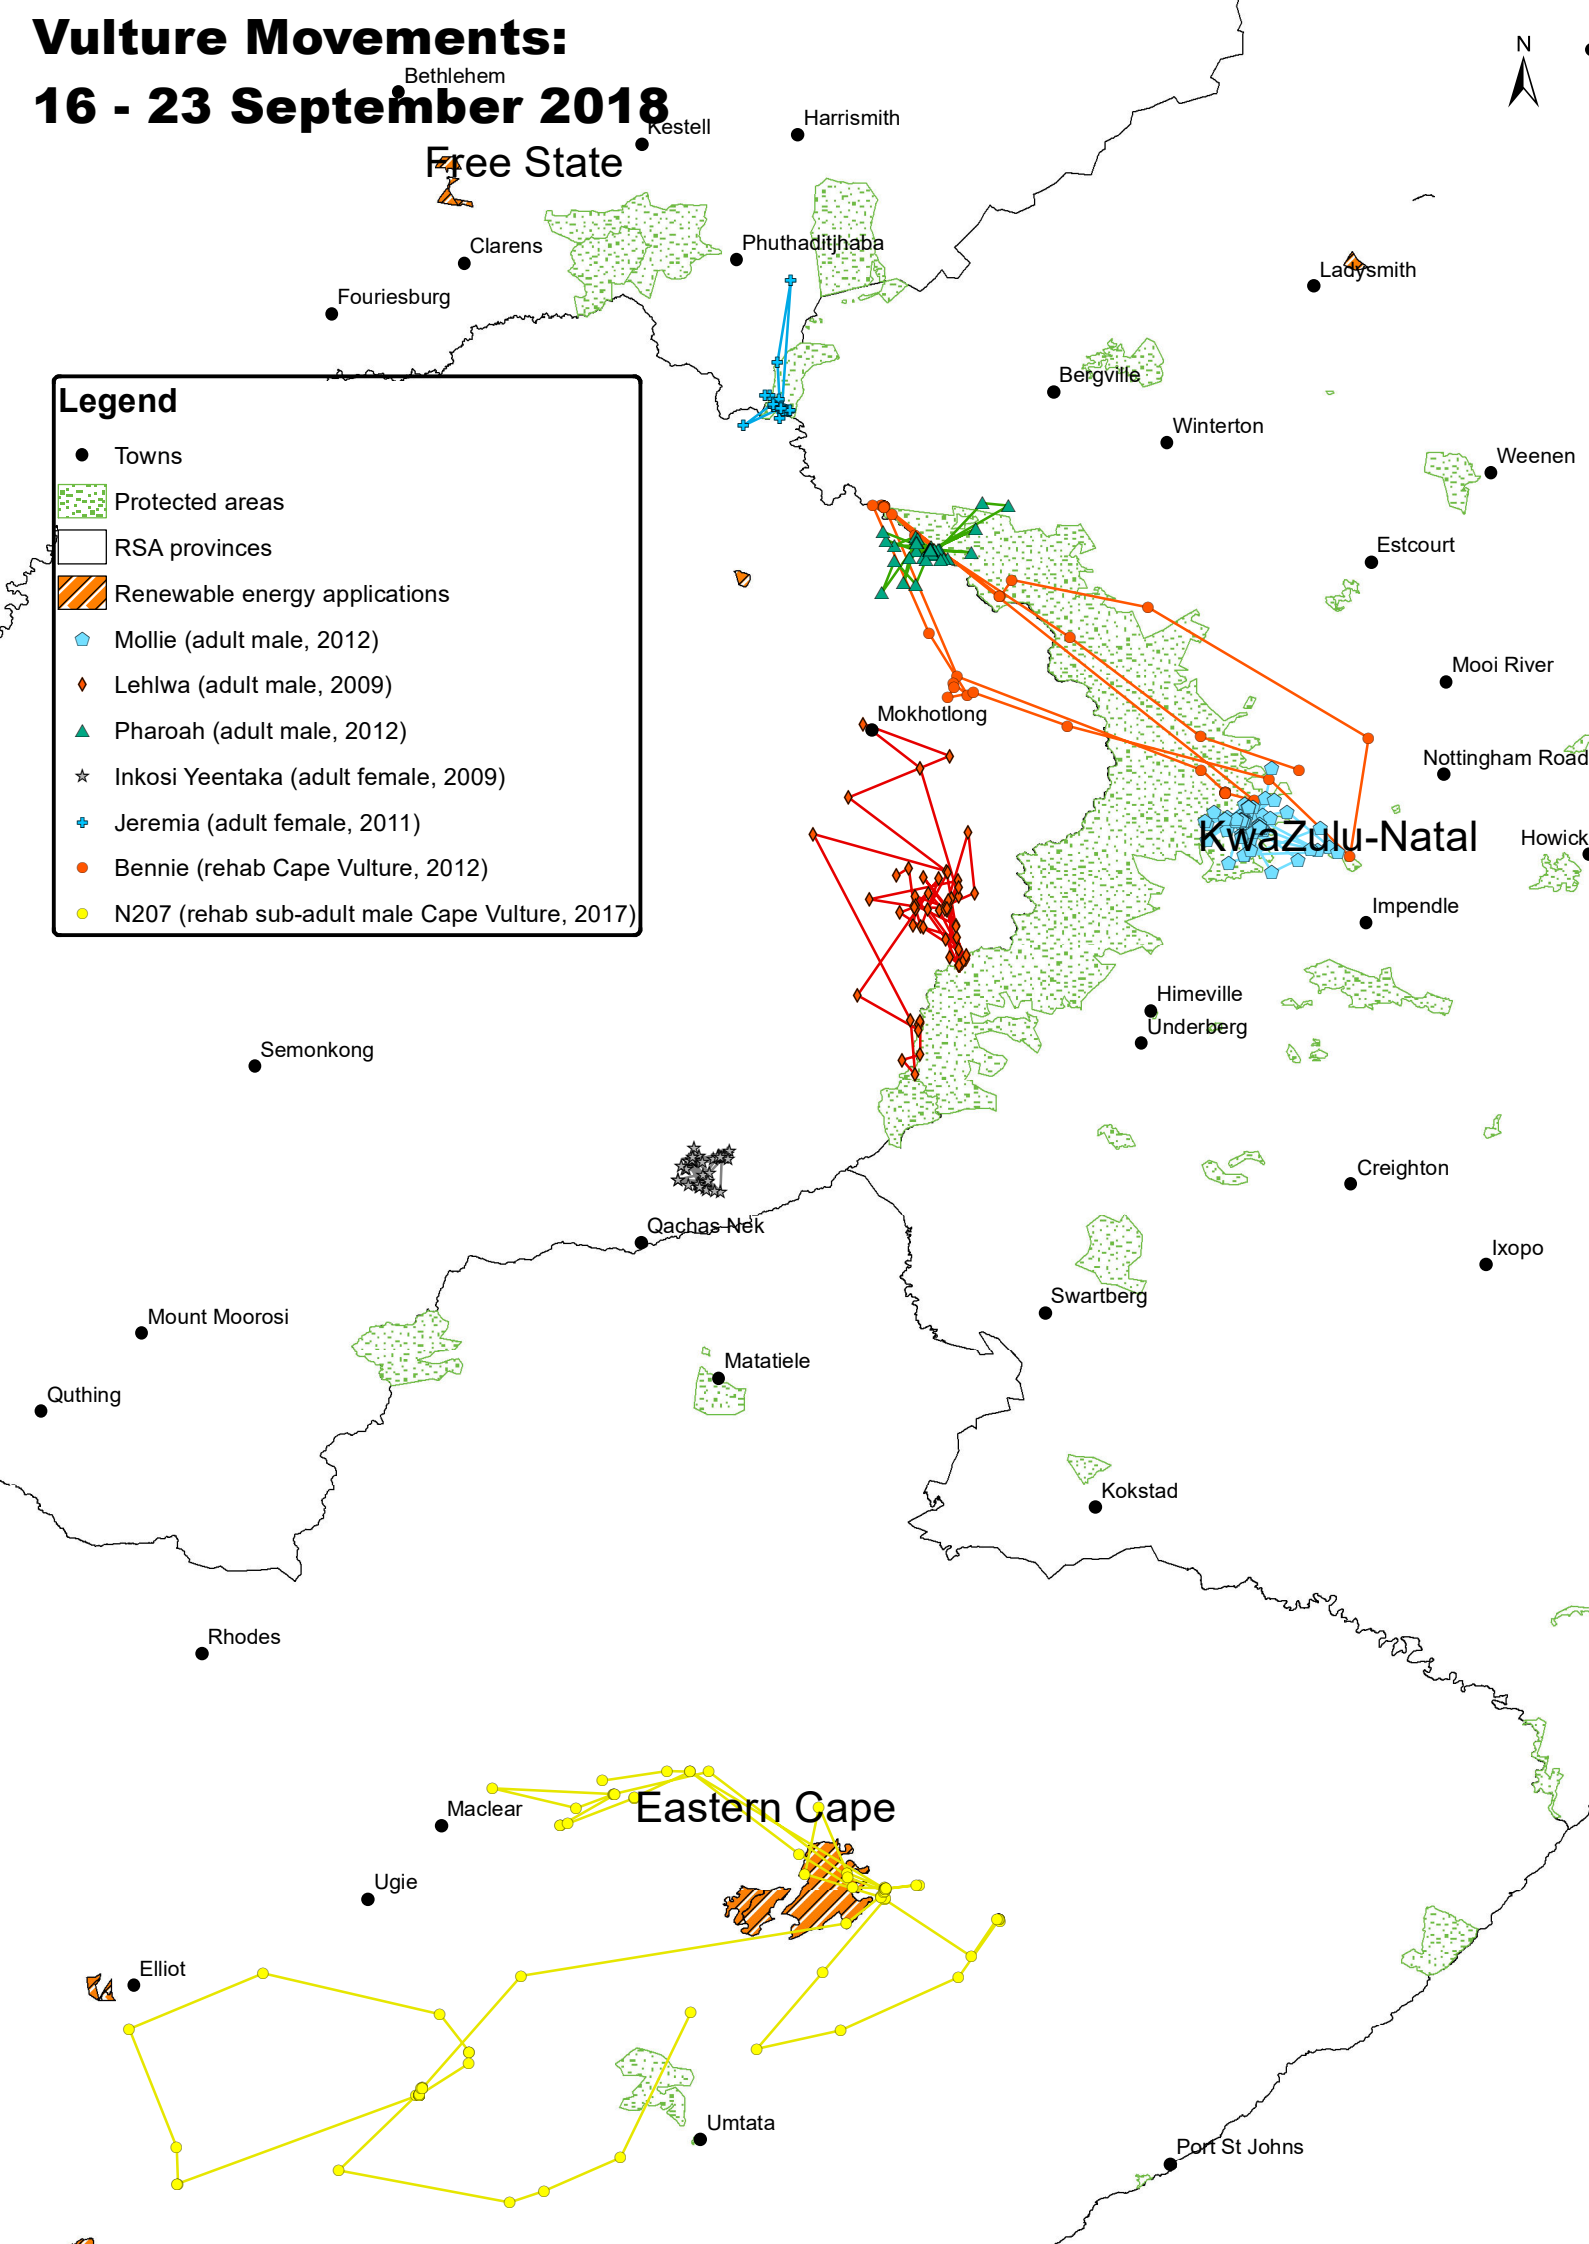

Vulture Movements: 16 - 23 September 2018

Legend

- Towns
- Protected areas
- RSA provinces
- ▨ Renewable energy applications
- ◆ Mollie (adult male, 2012)
- ◇ Lehlwa (adult male, 2009)
- ▲ Pharoah (adult male, 2012)
- ☆ Inkosi Yeentaka (adult female, 2009)
- ⊕ Jeremia (adult female, 2011)
- Bennie (rehab Cape Vulture, 2012)
- N207 (rehab sub-adult male Cape Vulture, 2017)

Bethlehem
Free State

KwaZulu-Natal

Eastern Cape

Harrismith
Kestell
Clarens
Phuthaditjhaba
Fouriesburg

Ladysmith

Bergville
Winterton

Weenen

Estcourt

Mooi River

Nottingham Road

Mokhotlong

Impendle

Himeville
Underberg

Creighton

Ixopo

Semonkong

Qachas Nek

Swartberg

Mount Moorosi

Matatiele

Kokstad

Quthing

Rhodes

Maclear