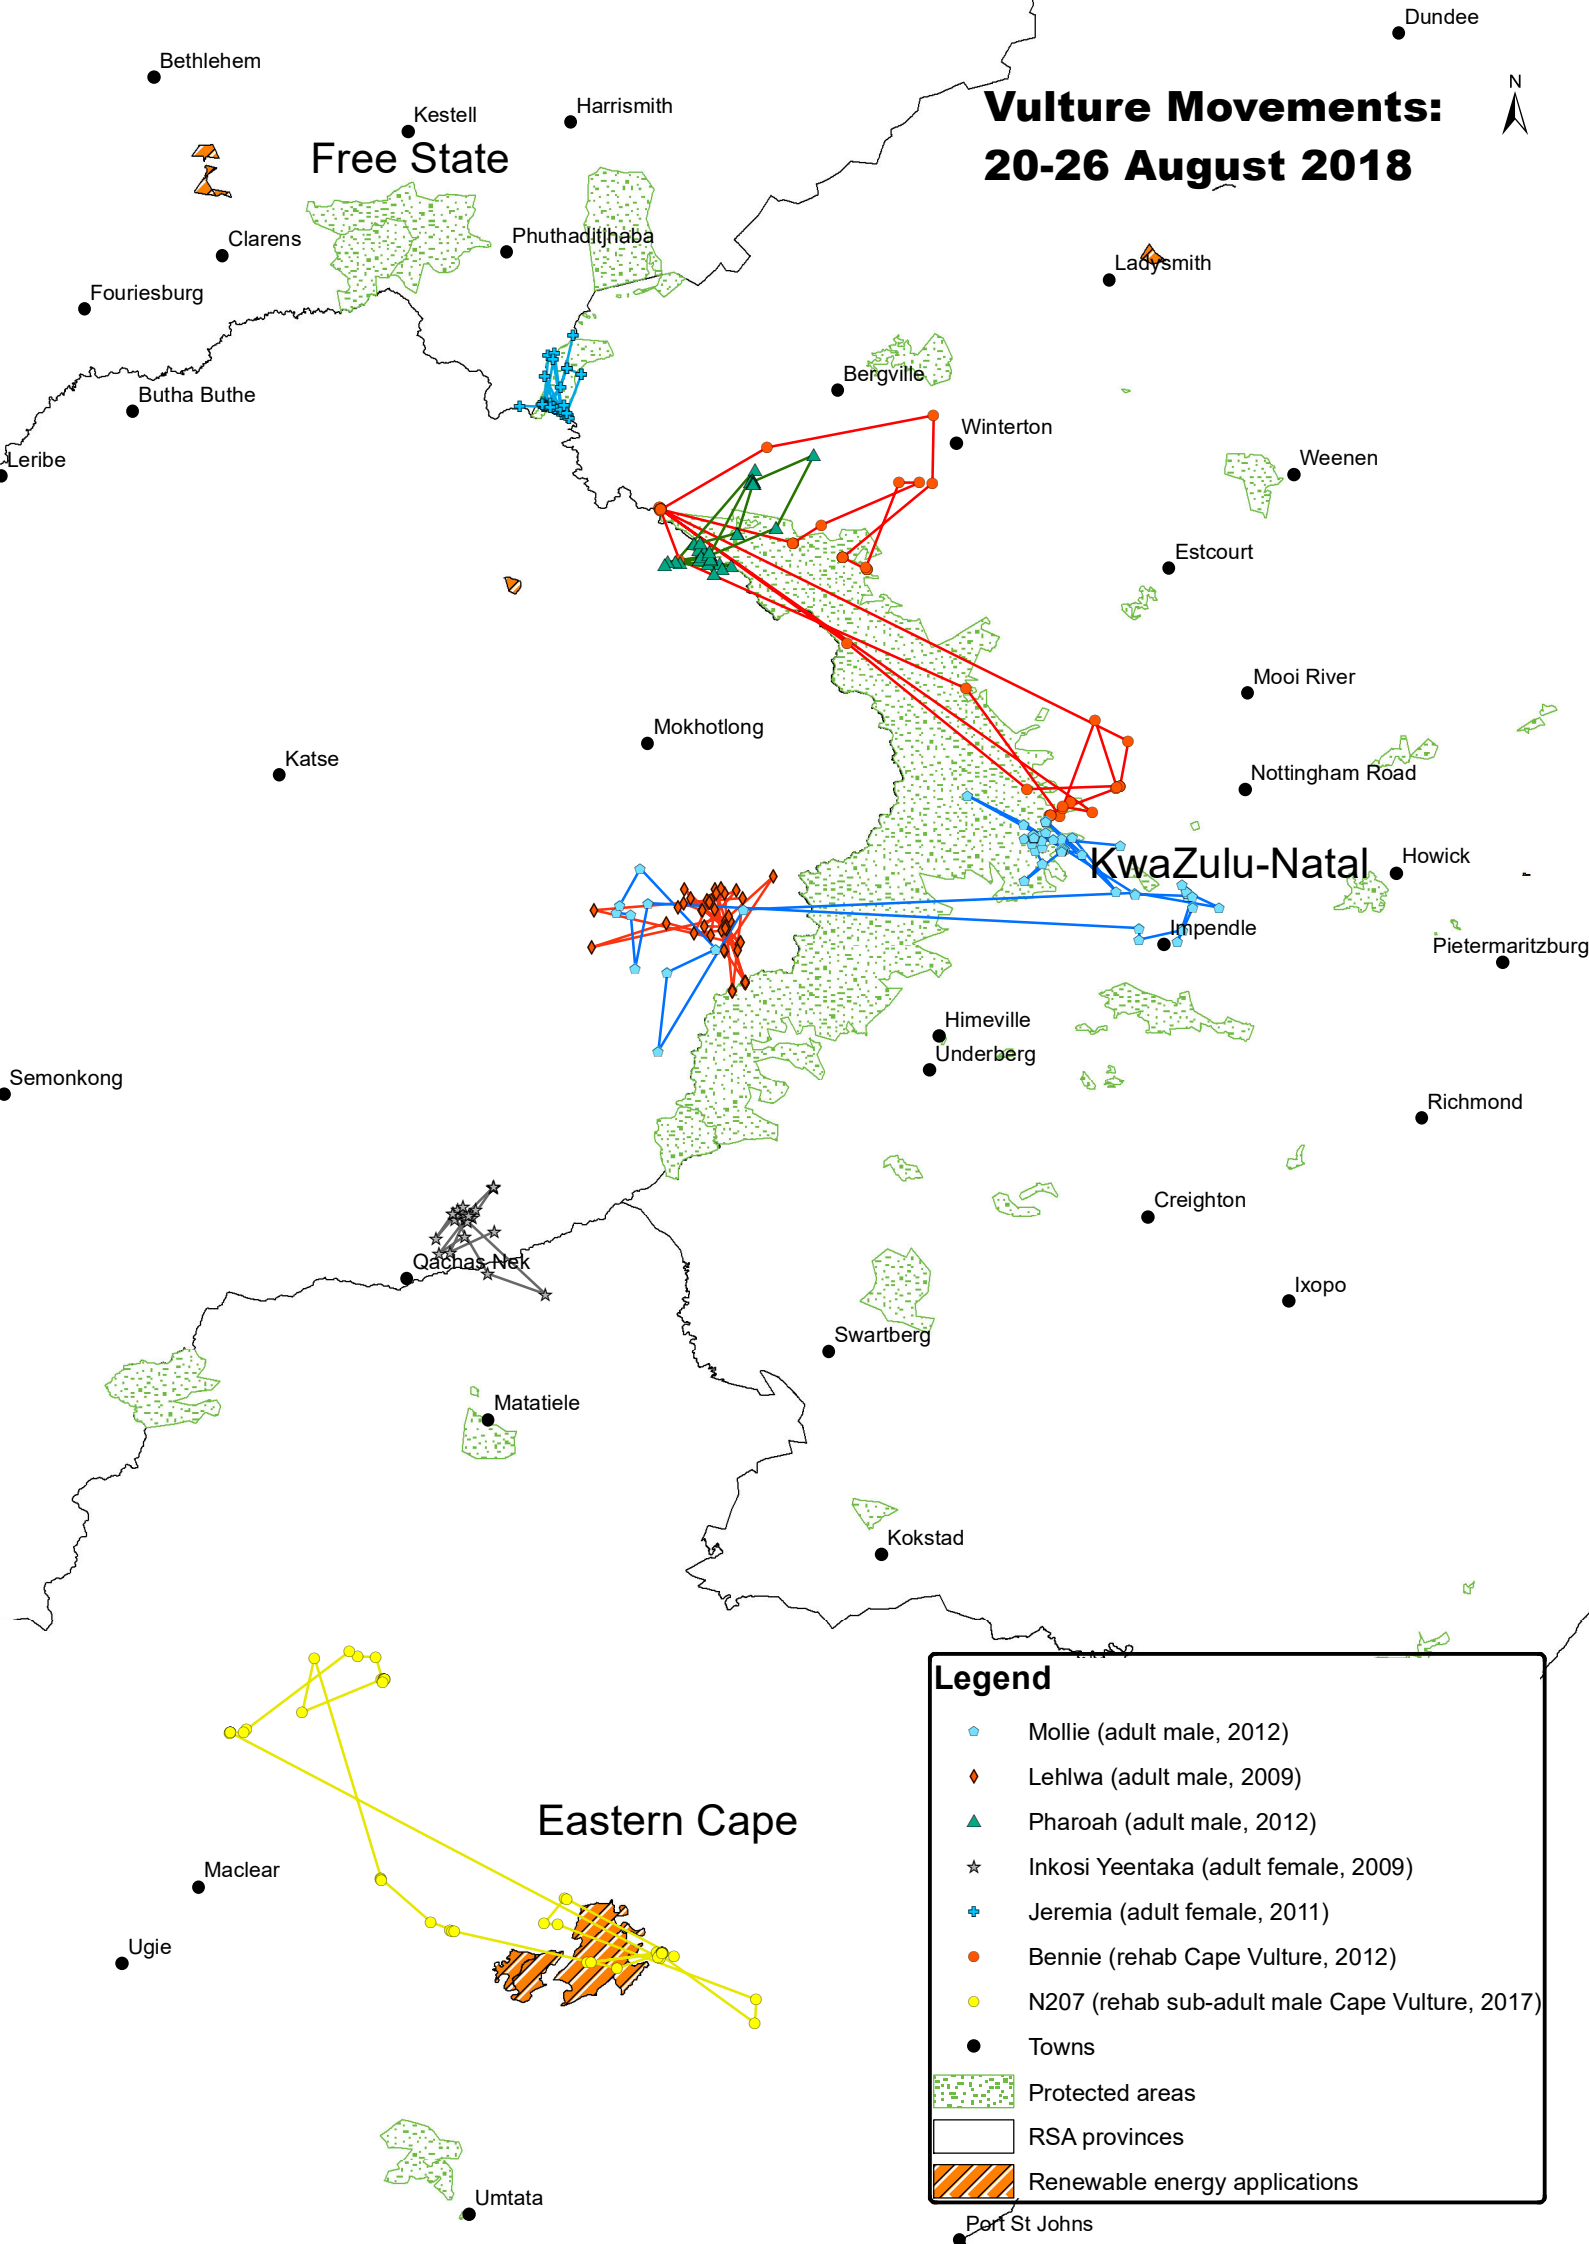

Vulture Movements: 20-26 August 2018

Legend

- ◆ Mollie (adult male, 2012)
- ◆ Lehlwa (adult male, 2009)
- ▲ Pharoah (adult male, 2012)
- ★ Inkosi Yeentaka (adult female, 2009)
- Jeremia (adult female, 2011)
- Bennie (rehab Cape Vulture, 2012)
- N207 (rehab sub-adult male Cape Vulture, 2017)
- Towns
- Protected areas
- RSA provinces
- Renewable energy applications