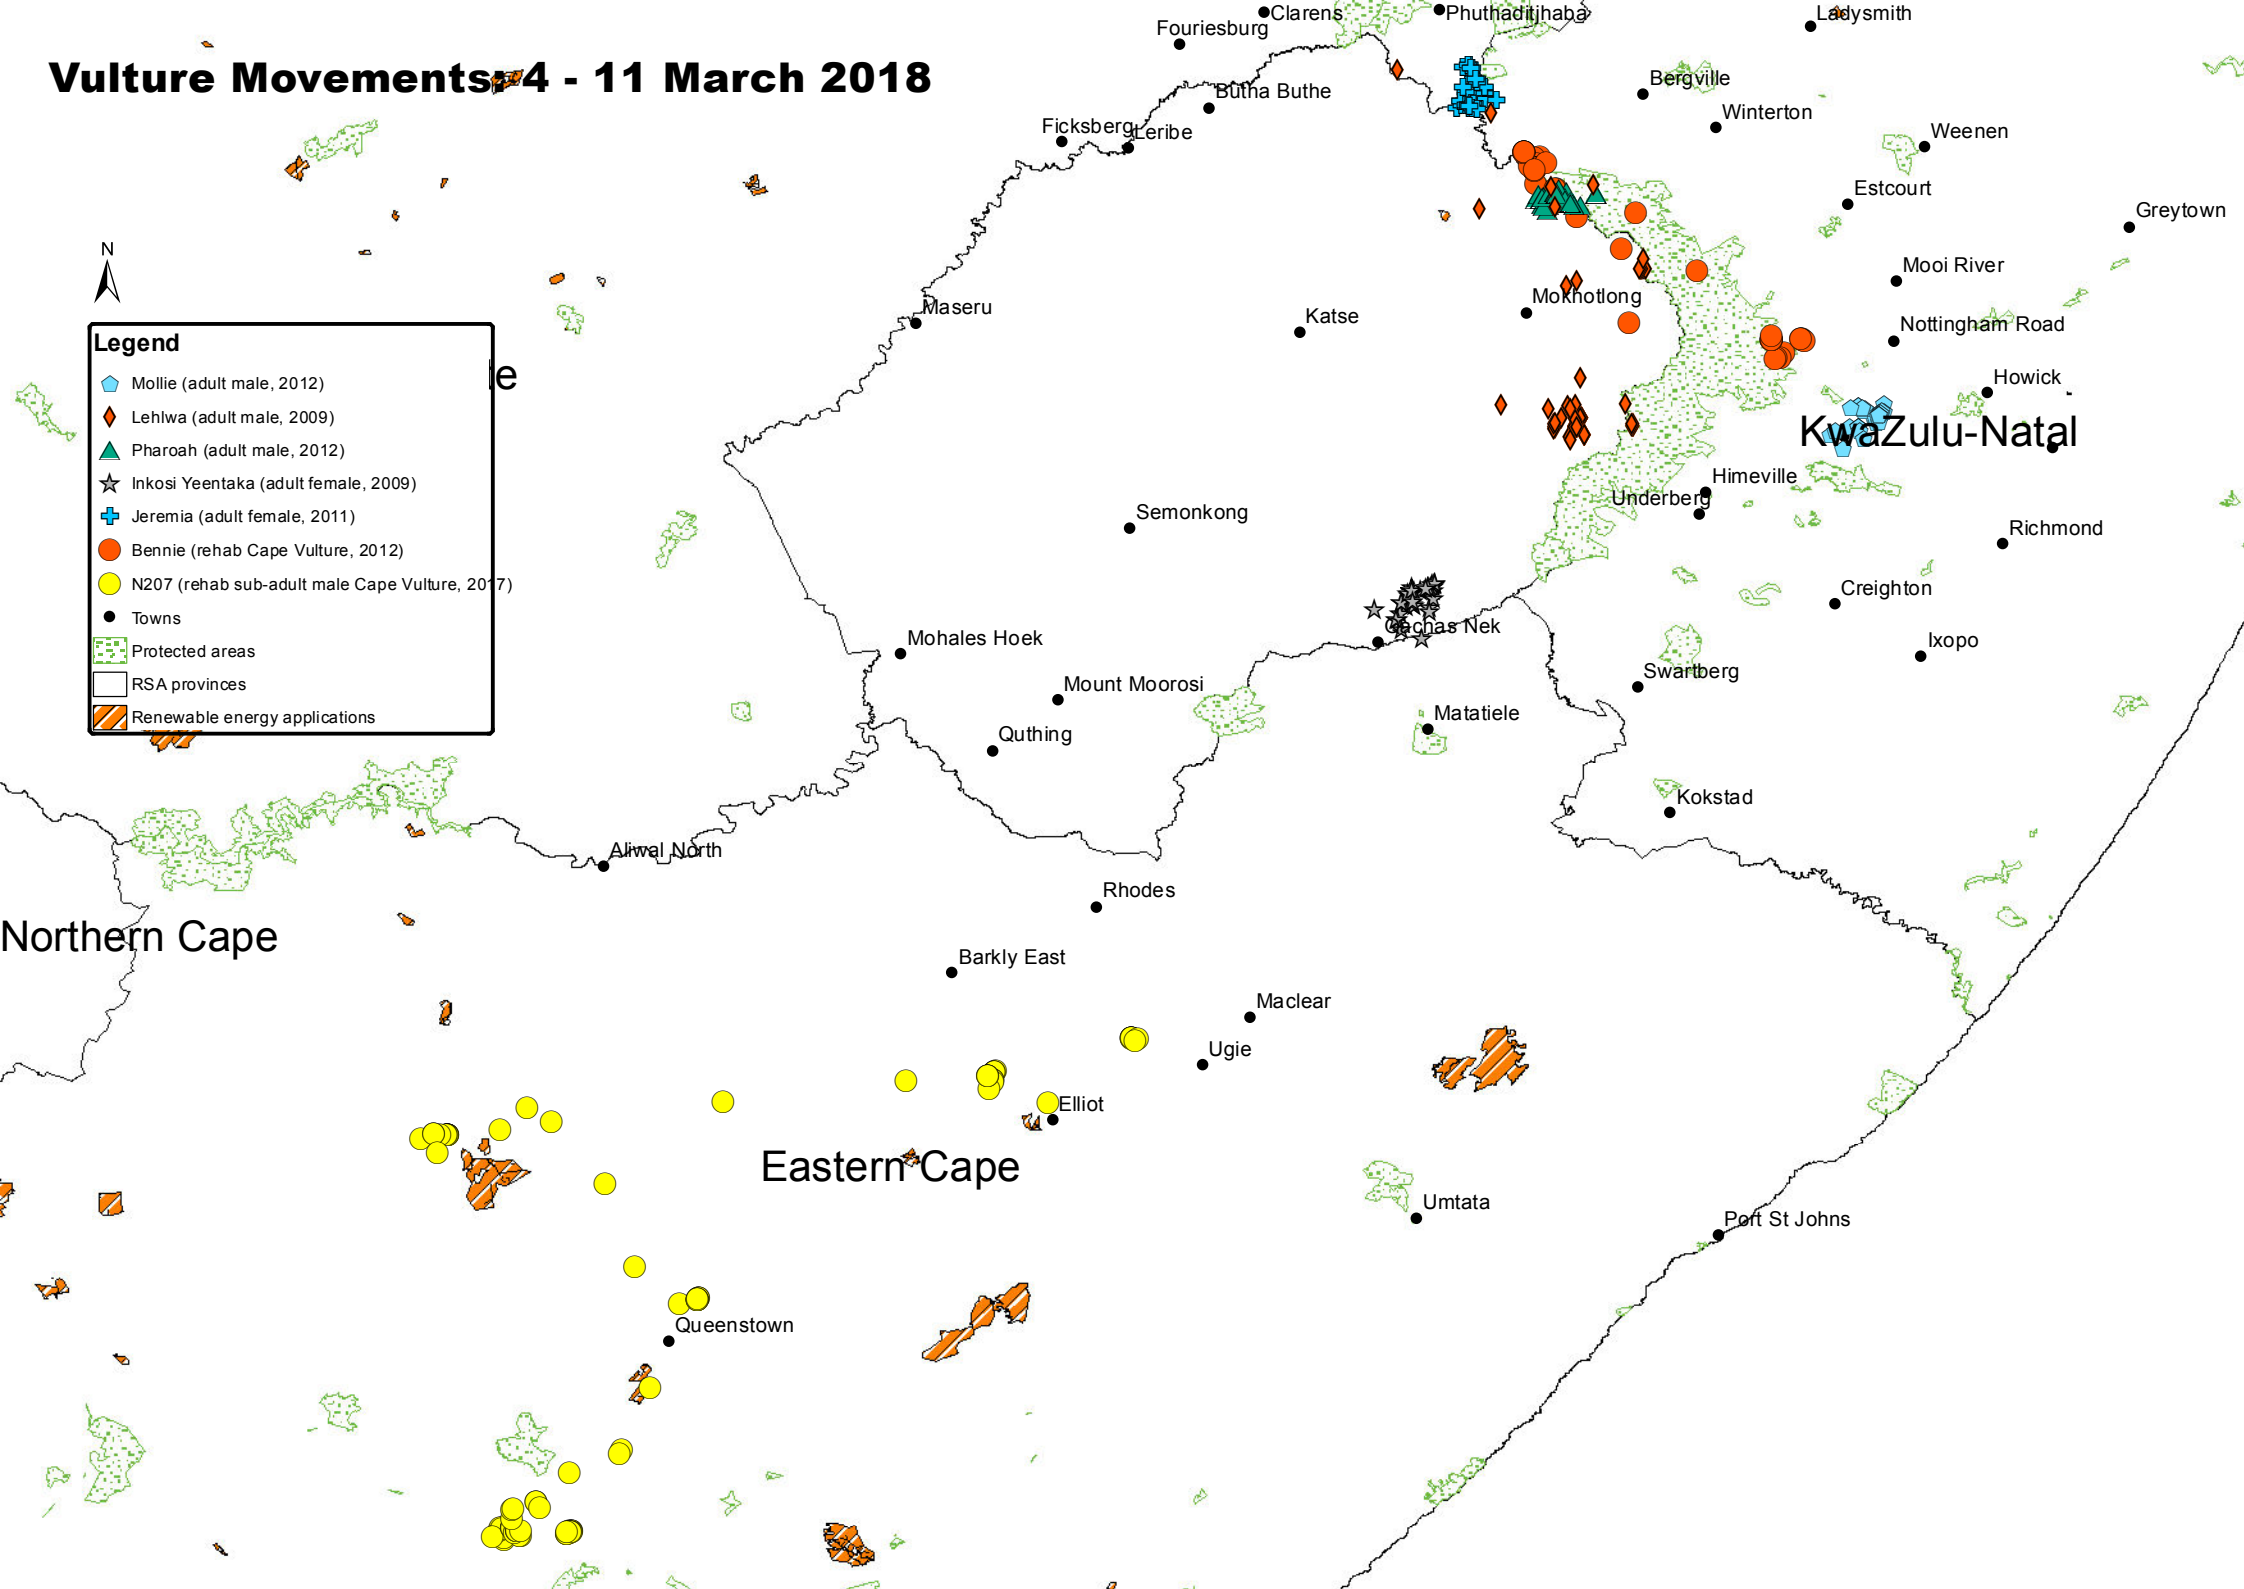

Vulture Movements: 4 - 11 March 2018

Legend

- Mollie (adult male, 2012)
- Lehlwa (adult male, 2009)
- Pharoah (adult male, 2012)
- Inkosi Yeentaka (adult female, 2009)
- Jeremia (adult female, 2011)
- Bennie (rehab Cape Vulture, 2012)
- N207 (rehab sub-adult male Cape Vulture, 2017)
- Towns
- Protected areas
- RSA provinces
- Renewable energy applications