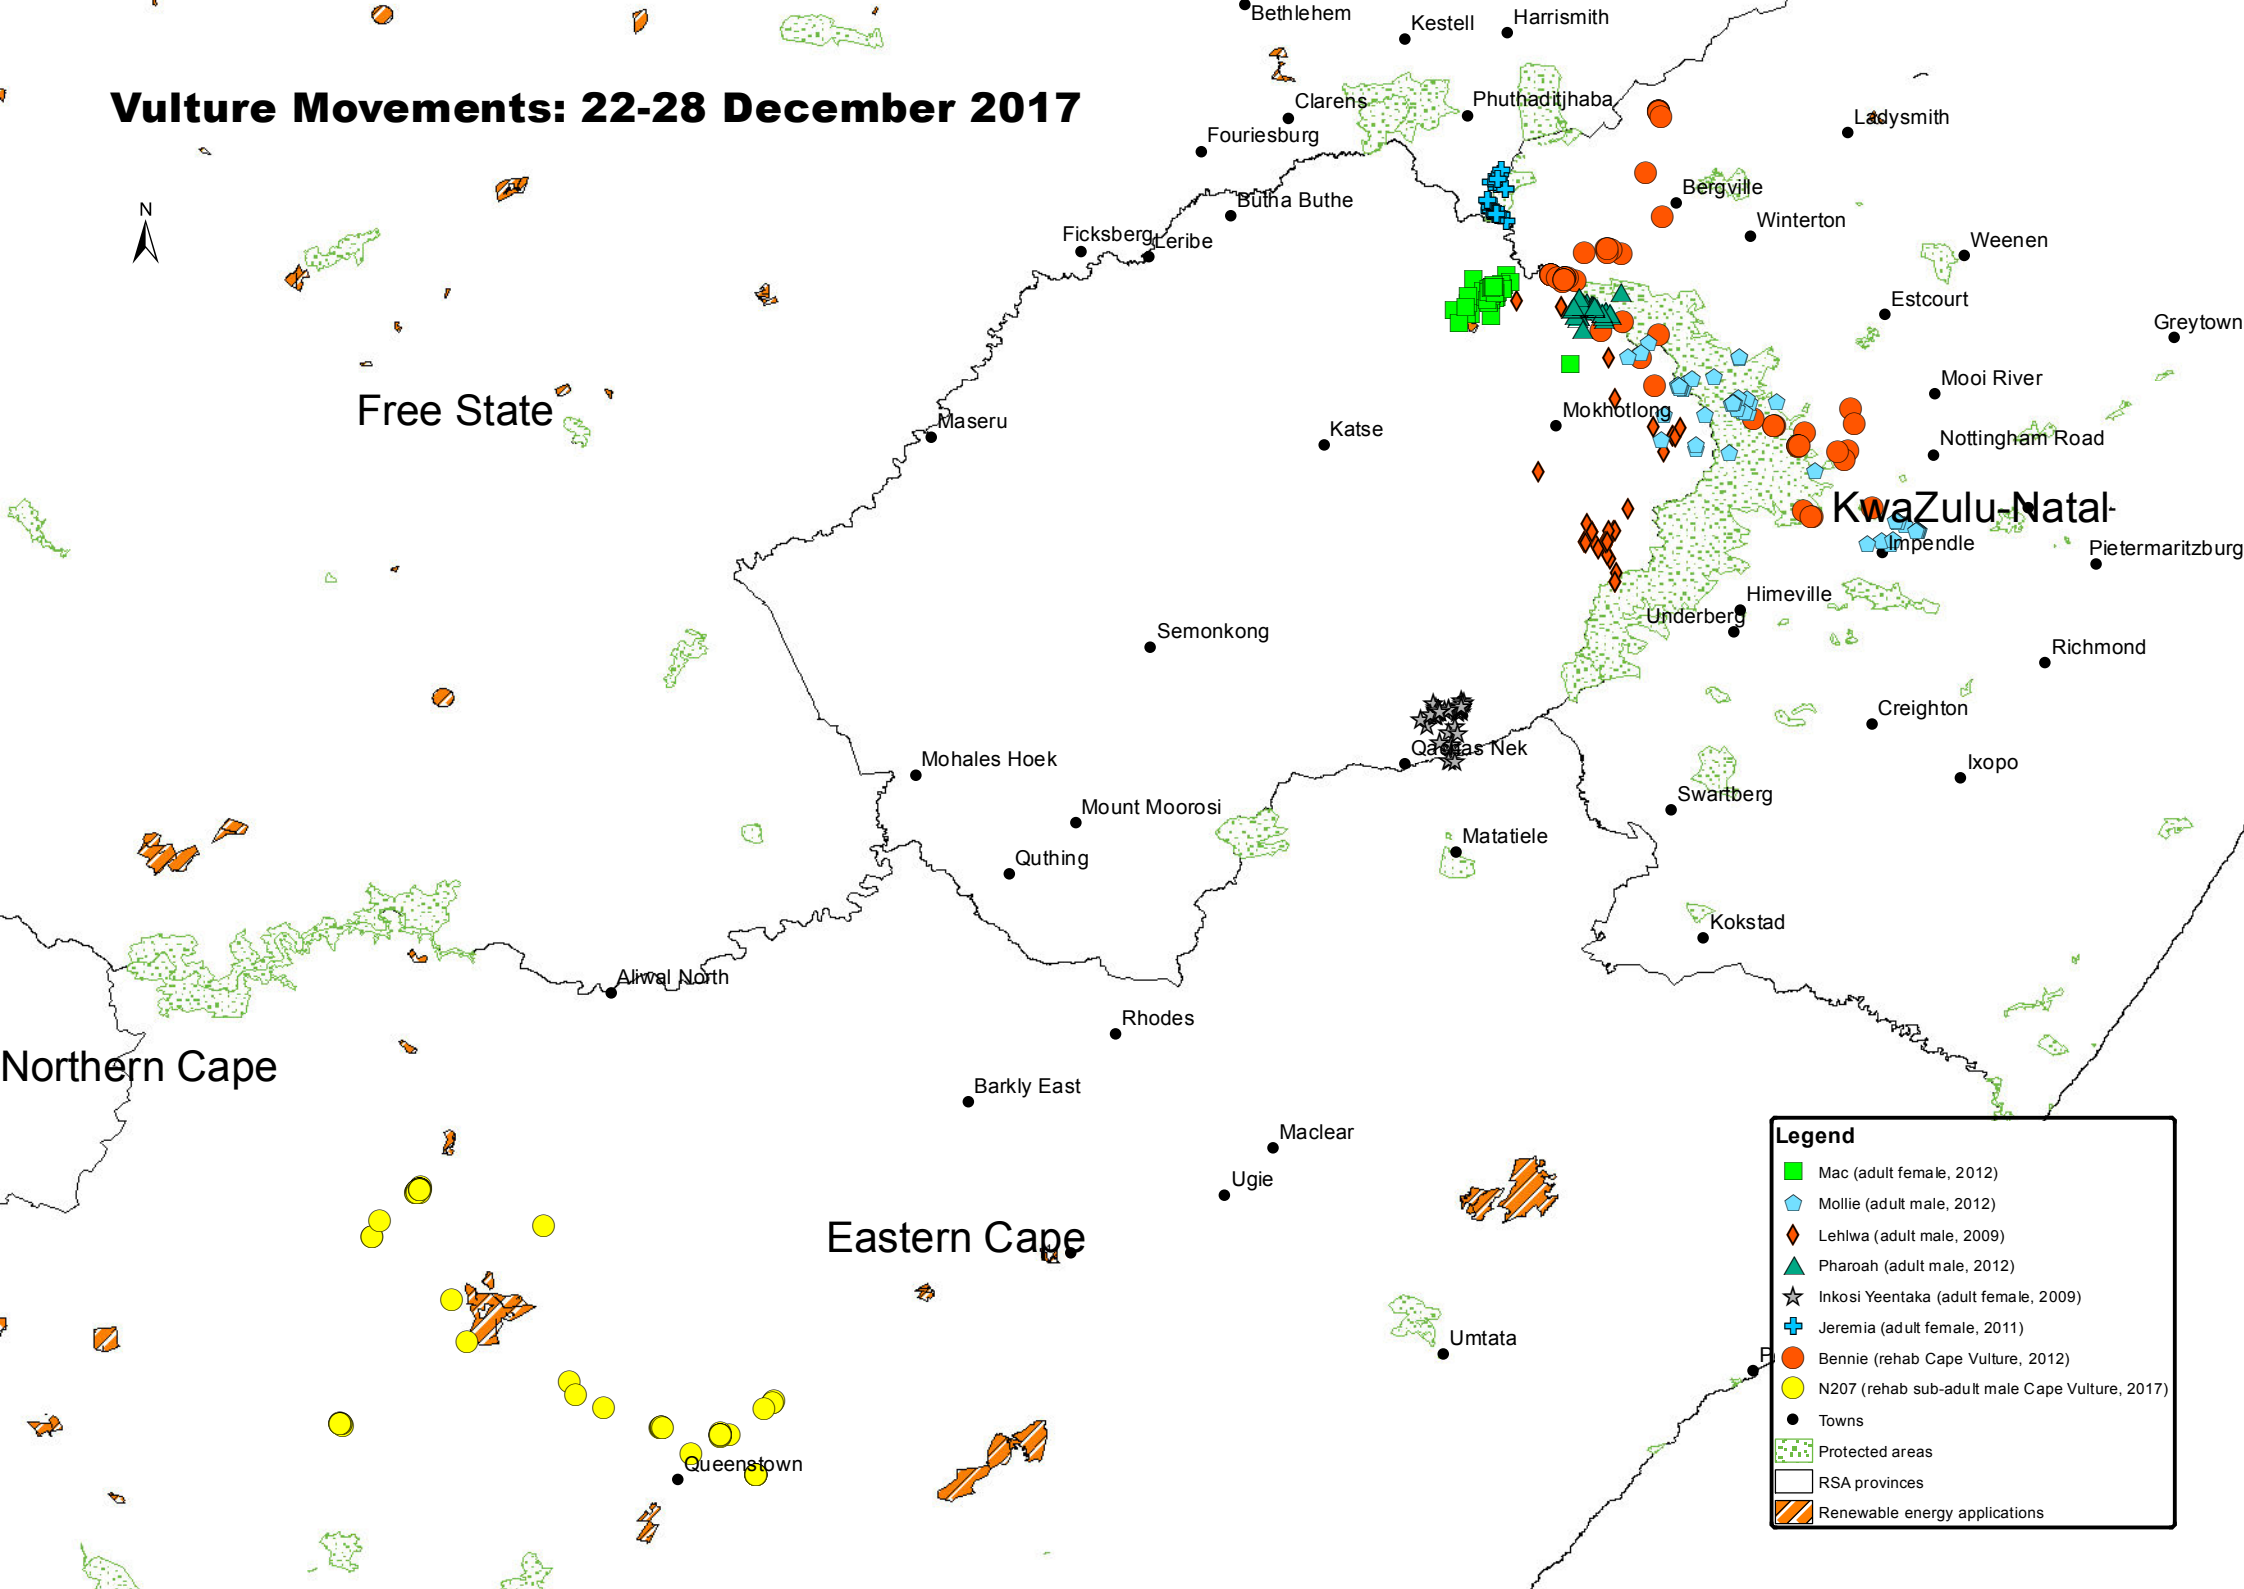

Vulture Movements: 22-28 December 2017

Legend

- Mac (adult female, 2012)
- ⬠ Mollie (adult male, 2012)
- ◆ Lehlwa (adult male, 2009)
- ▲ Pharoah (adult male, 2012)
- ★ Inkosi Yeentaka (adult female, 2009)
- + Jeremia (adult female, 2011)
- Bennie (rehab Cape Vulture, 2012)
- N207 (rehab sub-adult male Cape Vulture, 2017)
- Towns
- Protected areas
- RSA provinces
- Renewable energy applications