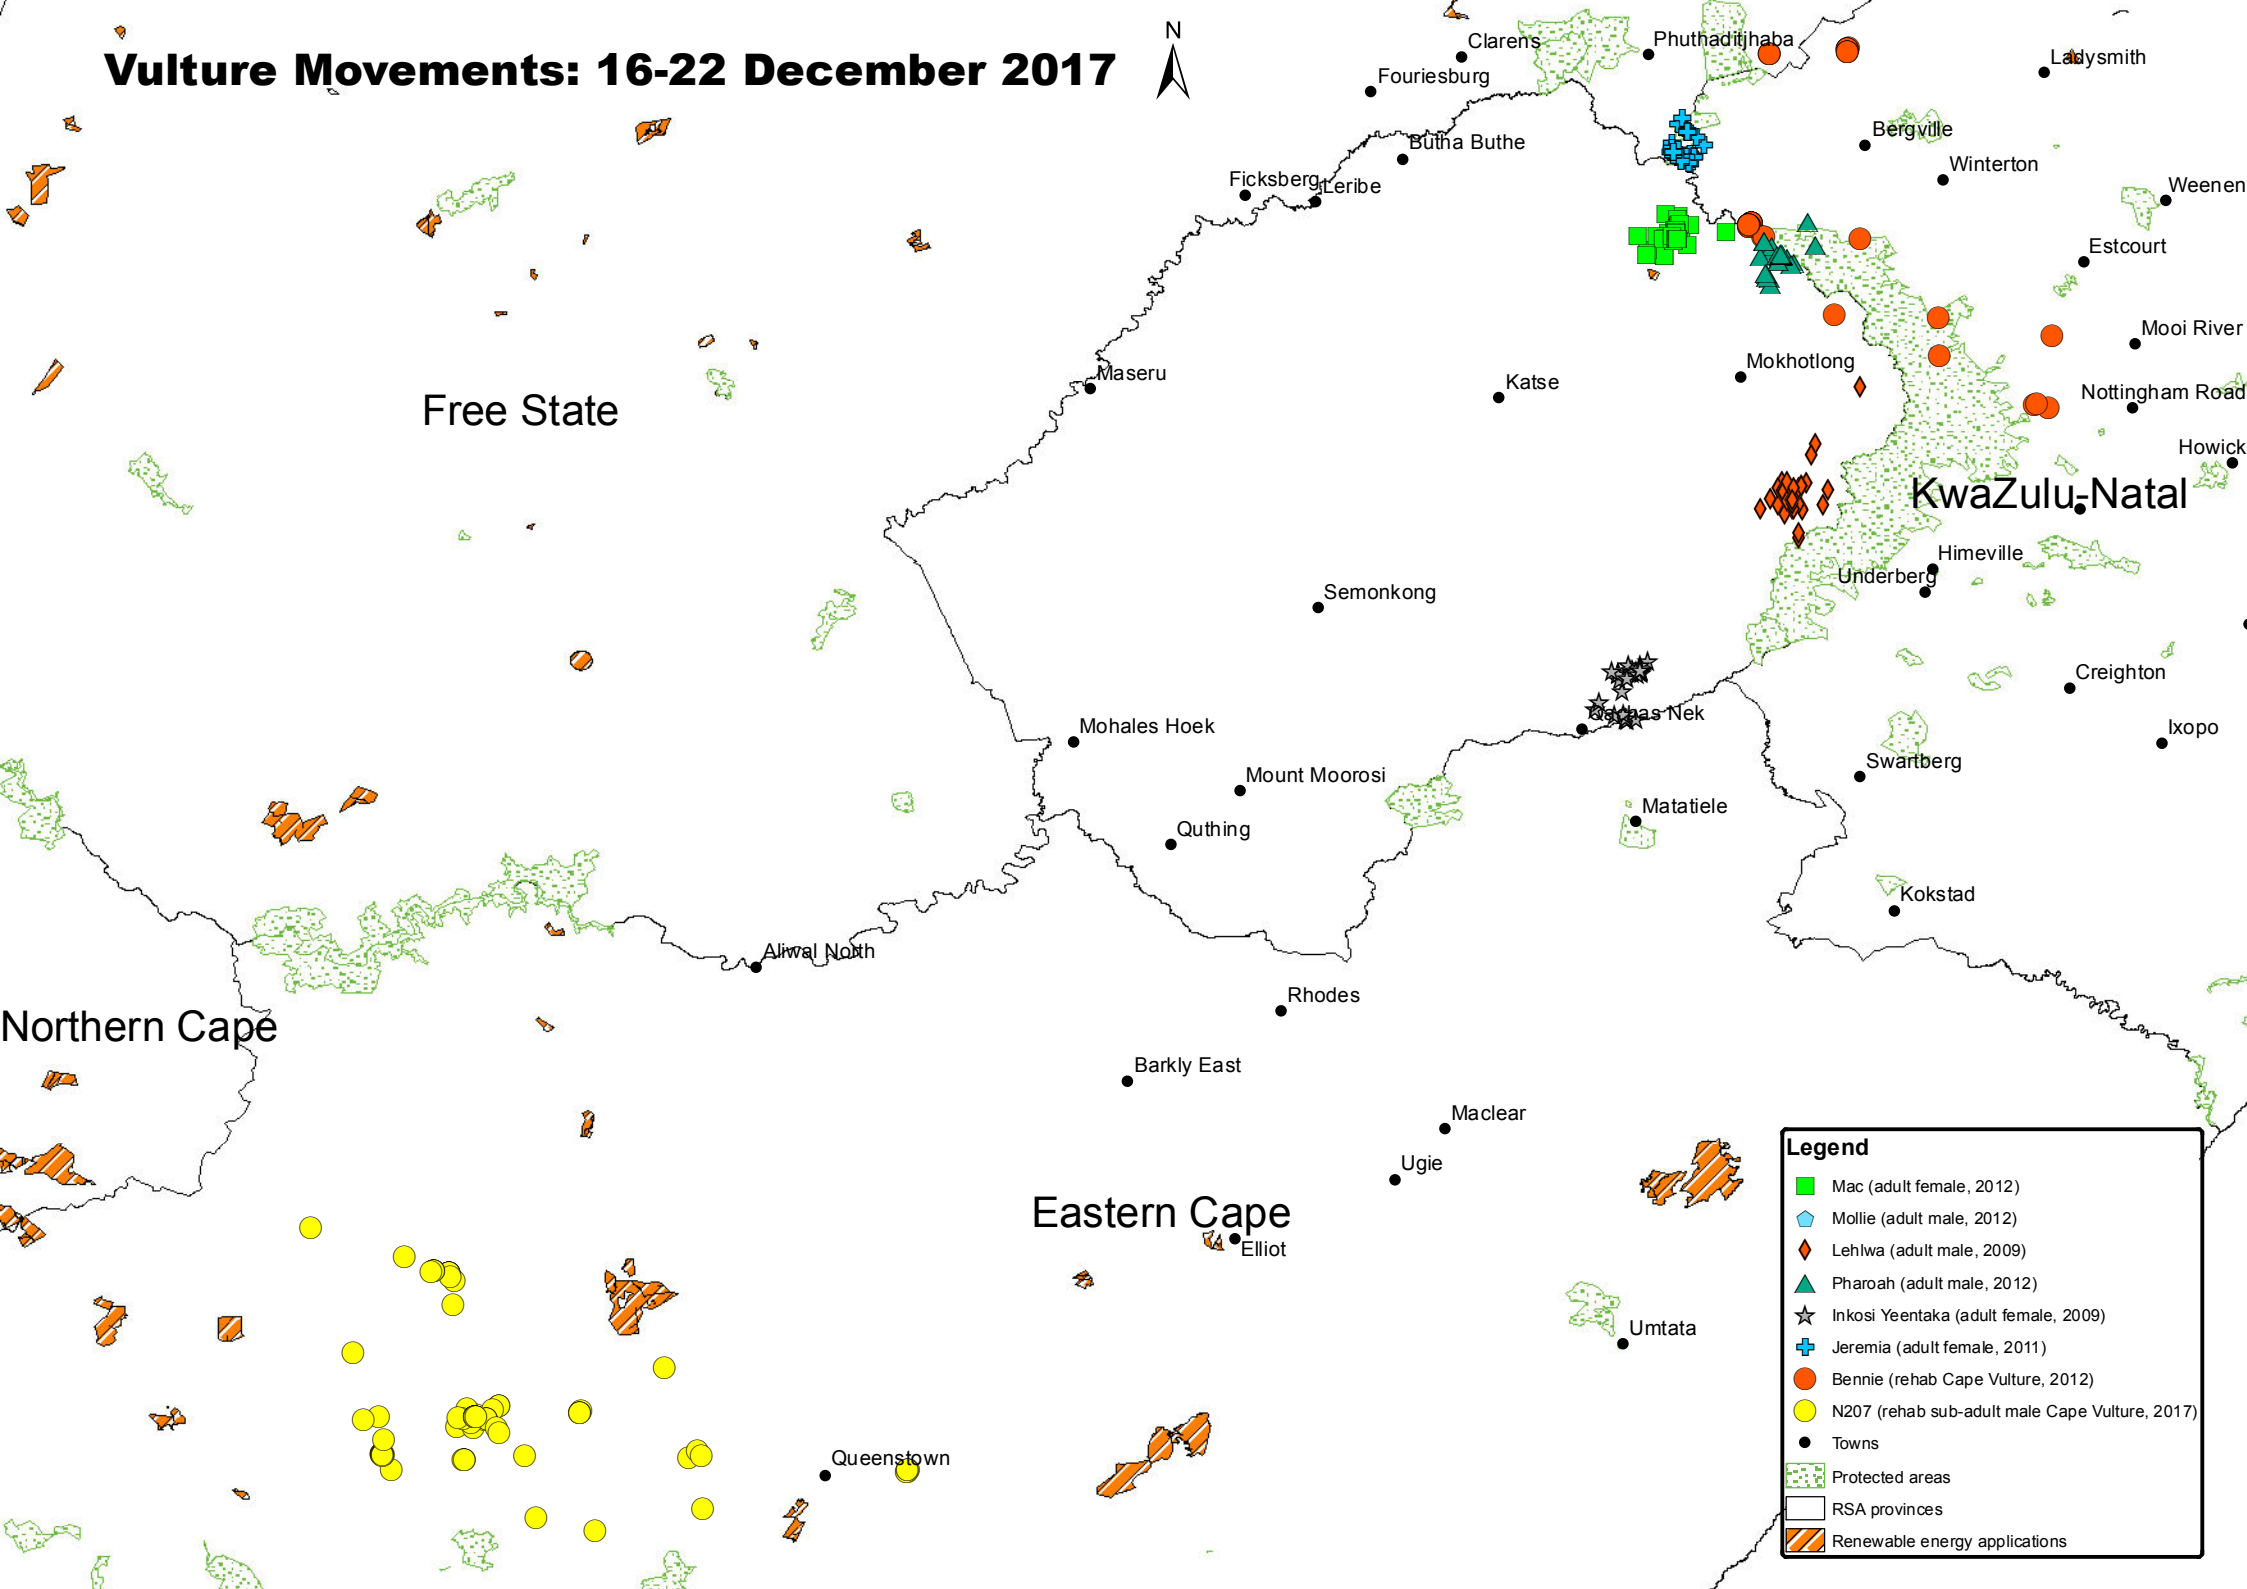

Vulture Movements: 16-22 December 2017

Legend

- Mac (adult female, 2012)
- Mollie (adult male, 2012)
- ◆ Lehlwa (adult male, 2009)
- ▲ Pharoah (adult male, 2012)
- ★ Inkosi Yeentaka (adult female, 2009)
- + Jeremia (adult female, 2011)
- Bennie (rehab Cape Vulture, 2012)
- N207 (rehab sub-adult male Cape Vulture, 2017)
- Towns
- ▨ Protected areas
- ▭ RSA provinces
- ▨ Renewable energy applications