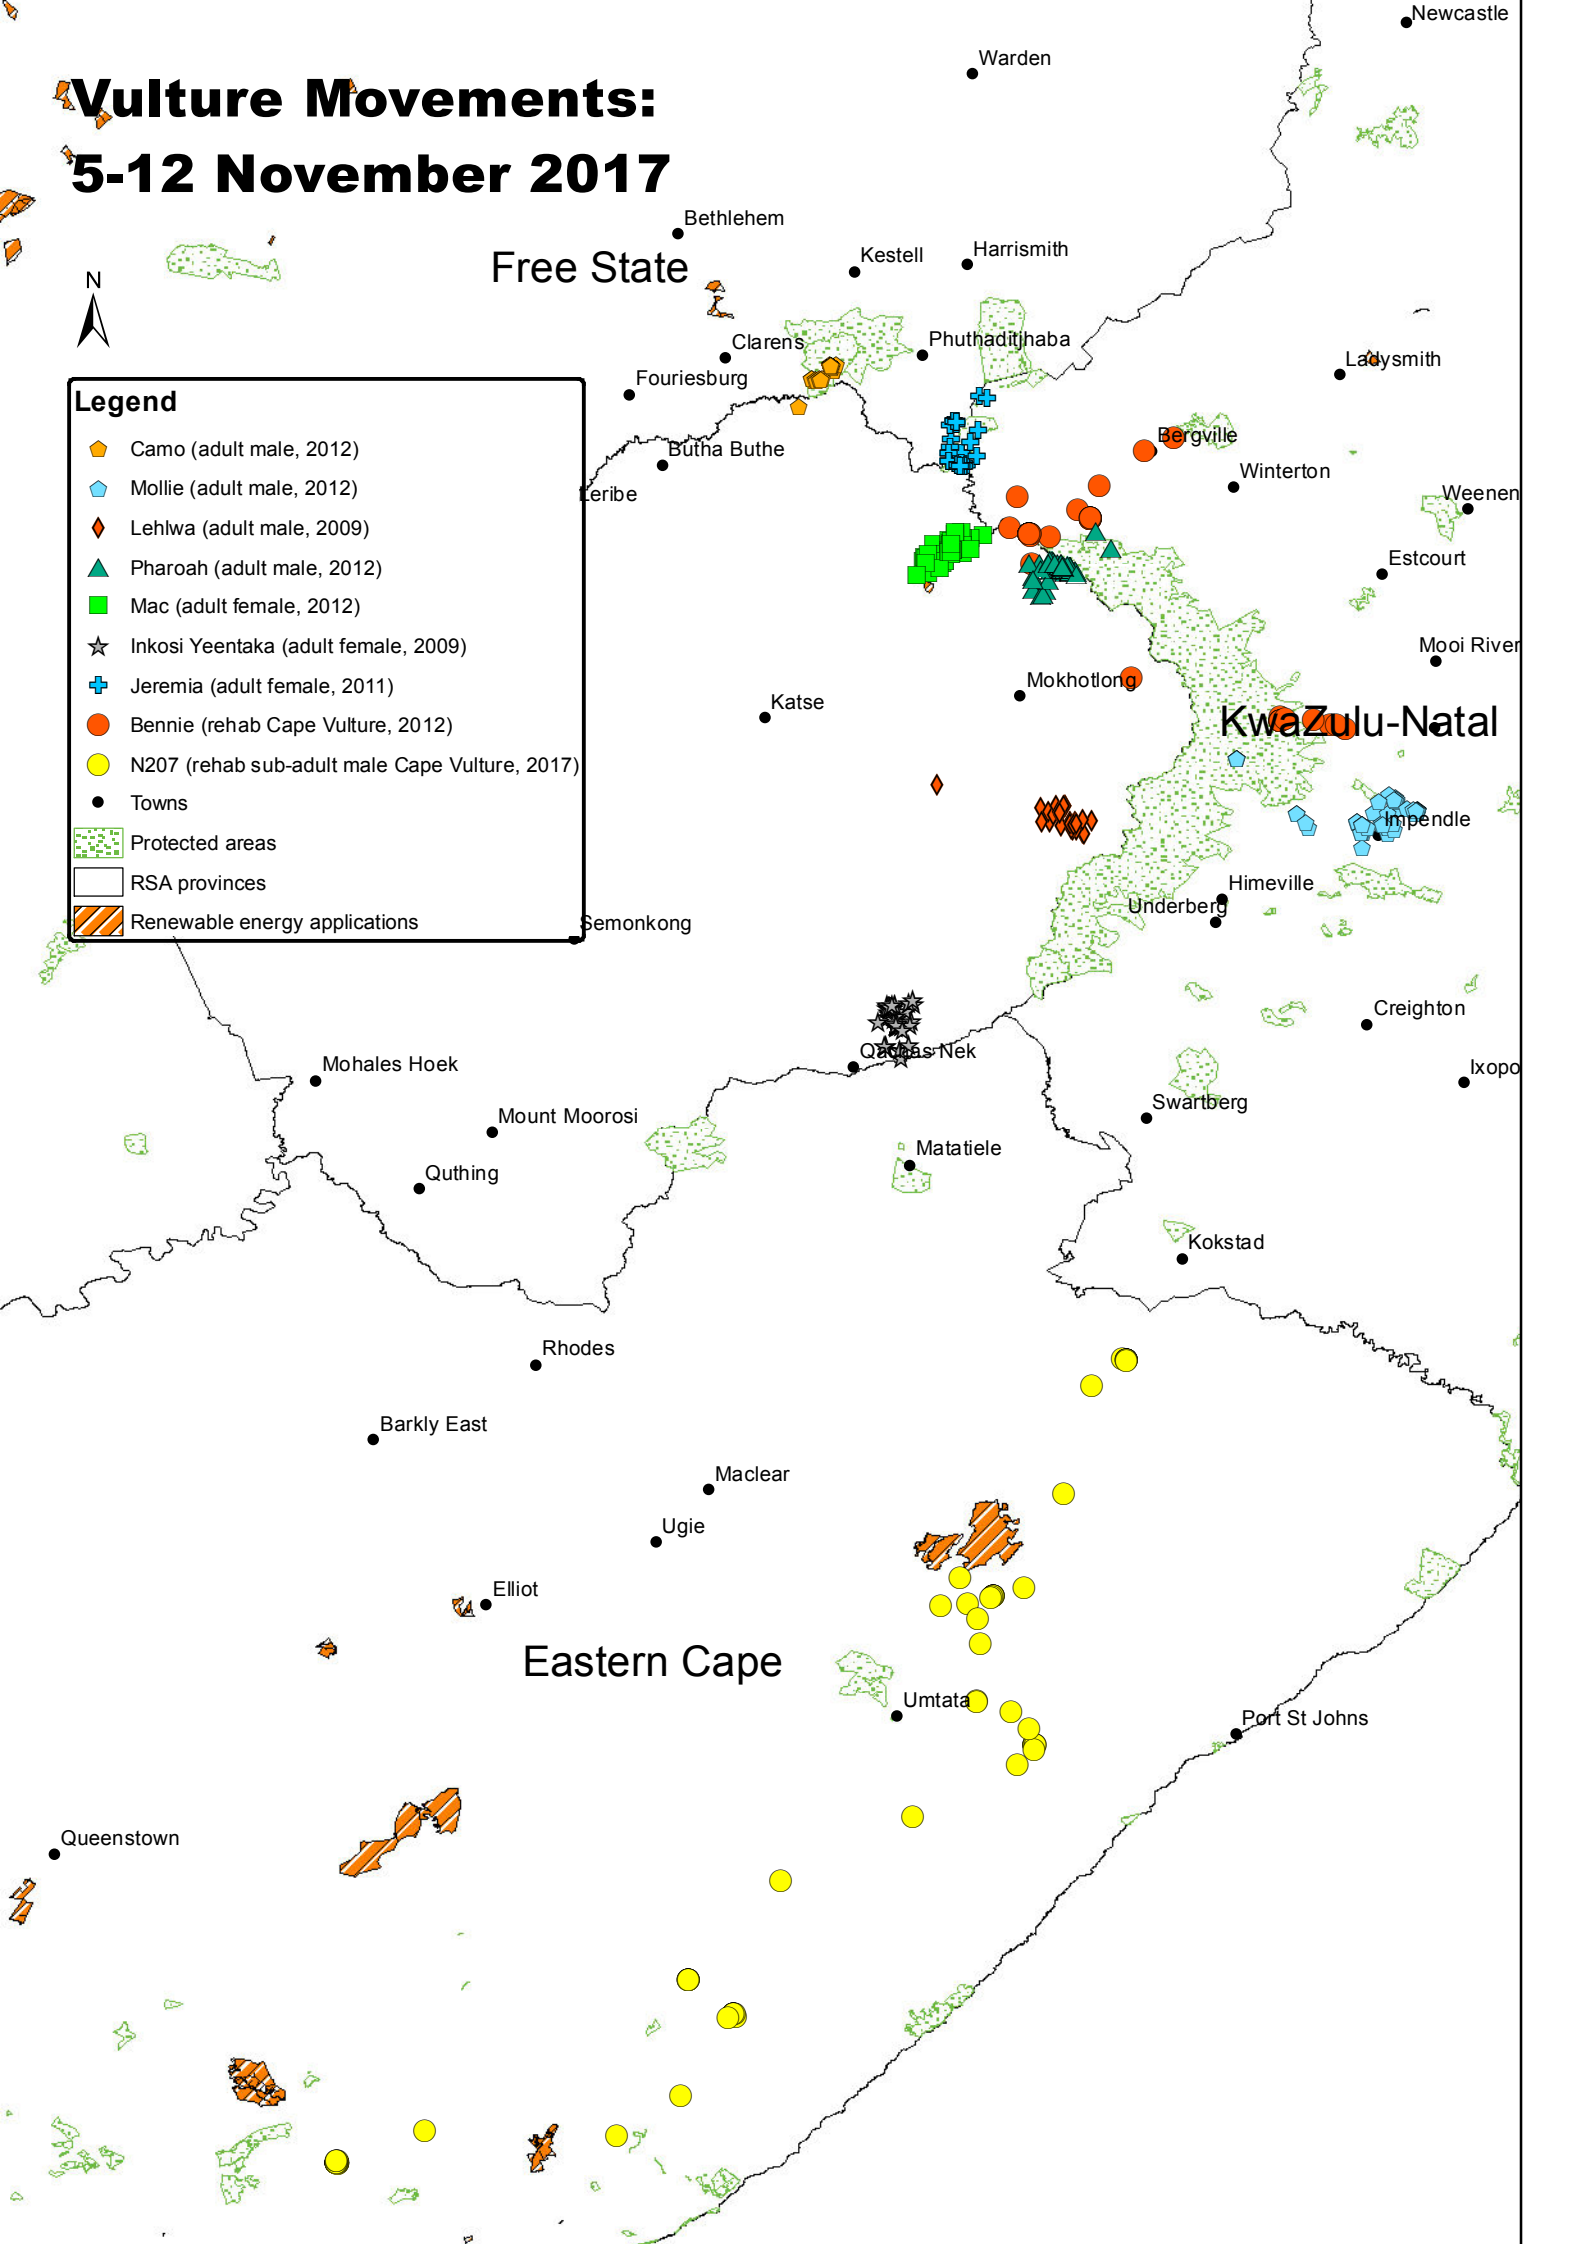

Vulture Movements: 5-12 November 2017

Legend

- ◆ Camo (adult male, 2012)
- ◆ Mollie (adult male, 2012)
- ◆ Lehlwa (adult male, 2009)
- ▲ Pharoah (adult male, 2012)
- Mac (adult female, 2012)
- ★ Inkosi Yeentaka (adult female, 2009)
- + Jeremia (adult female, 2011)
- Bennie (rehab Cape Vulture, 2012)
- N207 (rehab sub-adult male Cape Vulture, 2017)
- Towns
- Protected areas
- RSA provinces
- Renewable energy applications