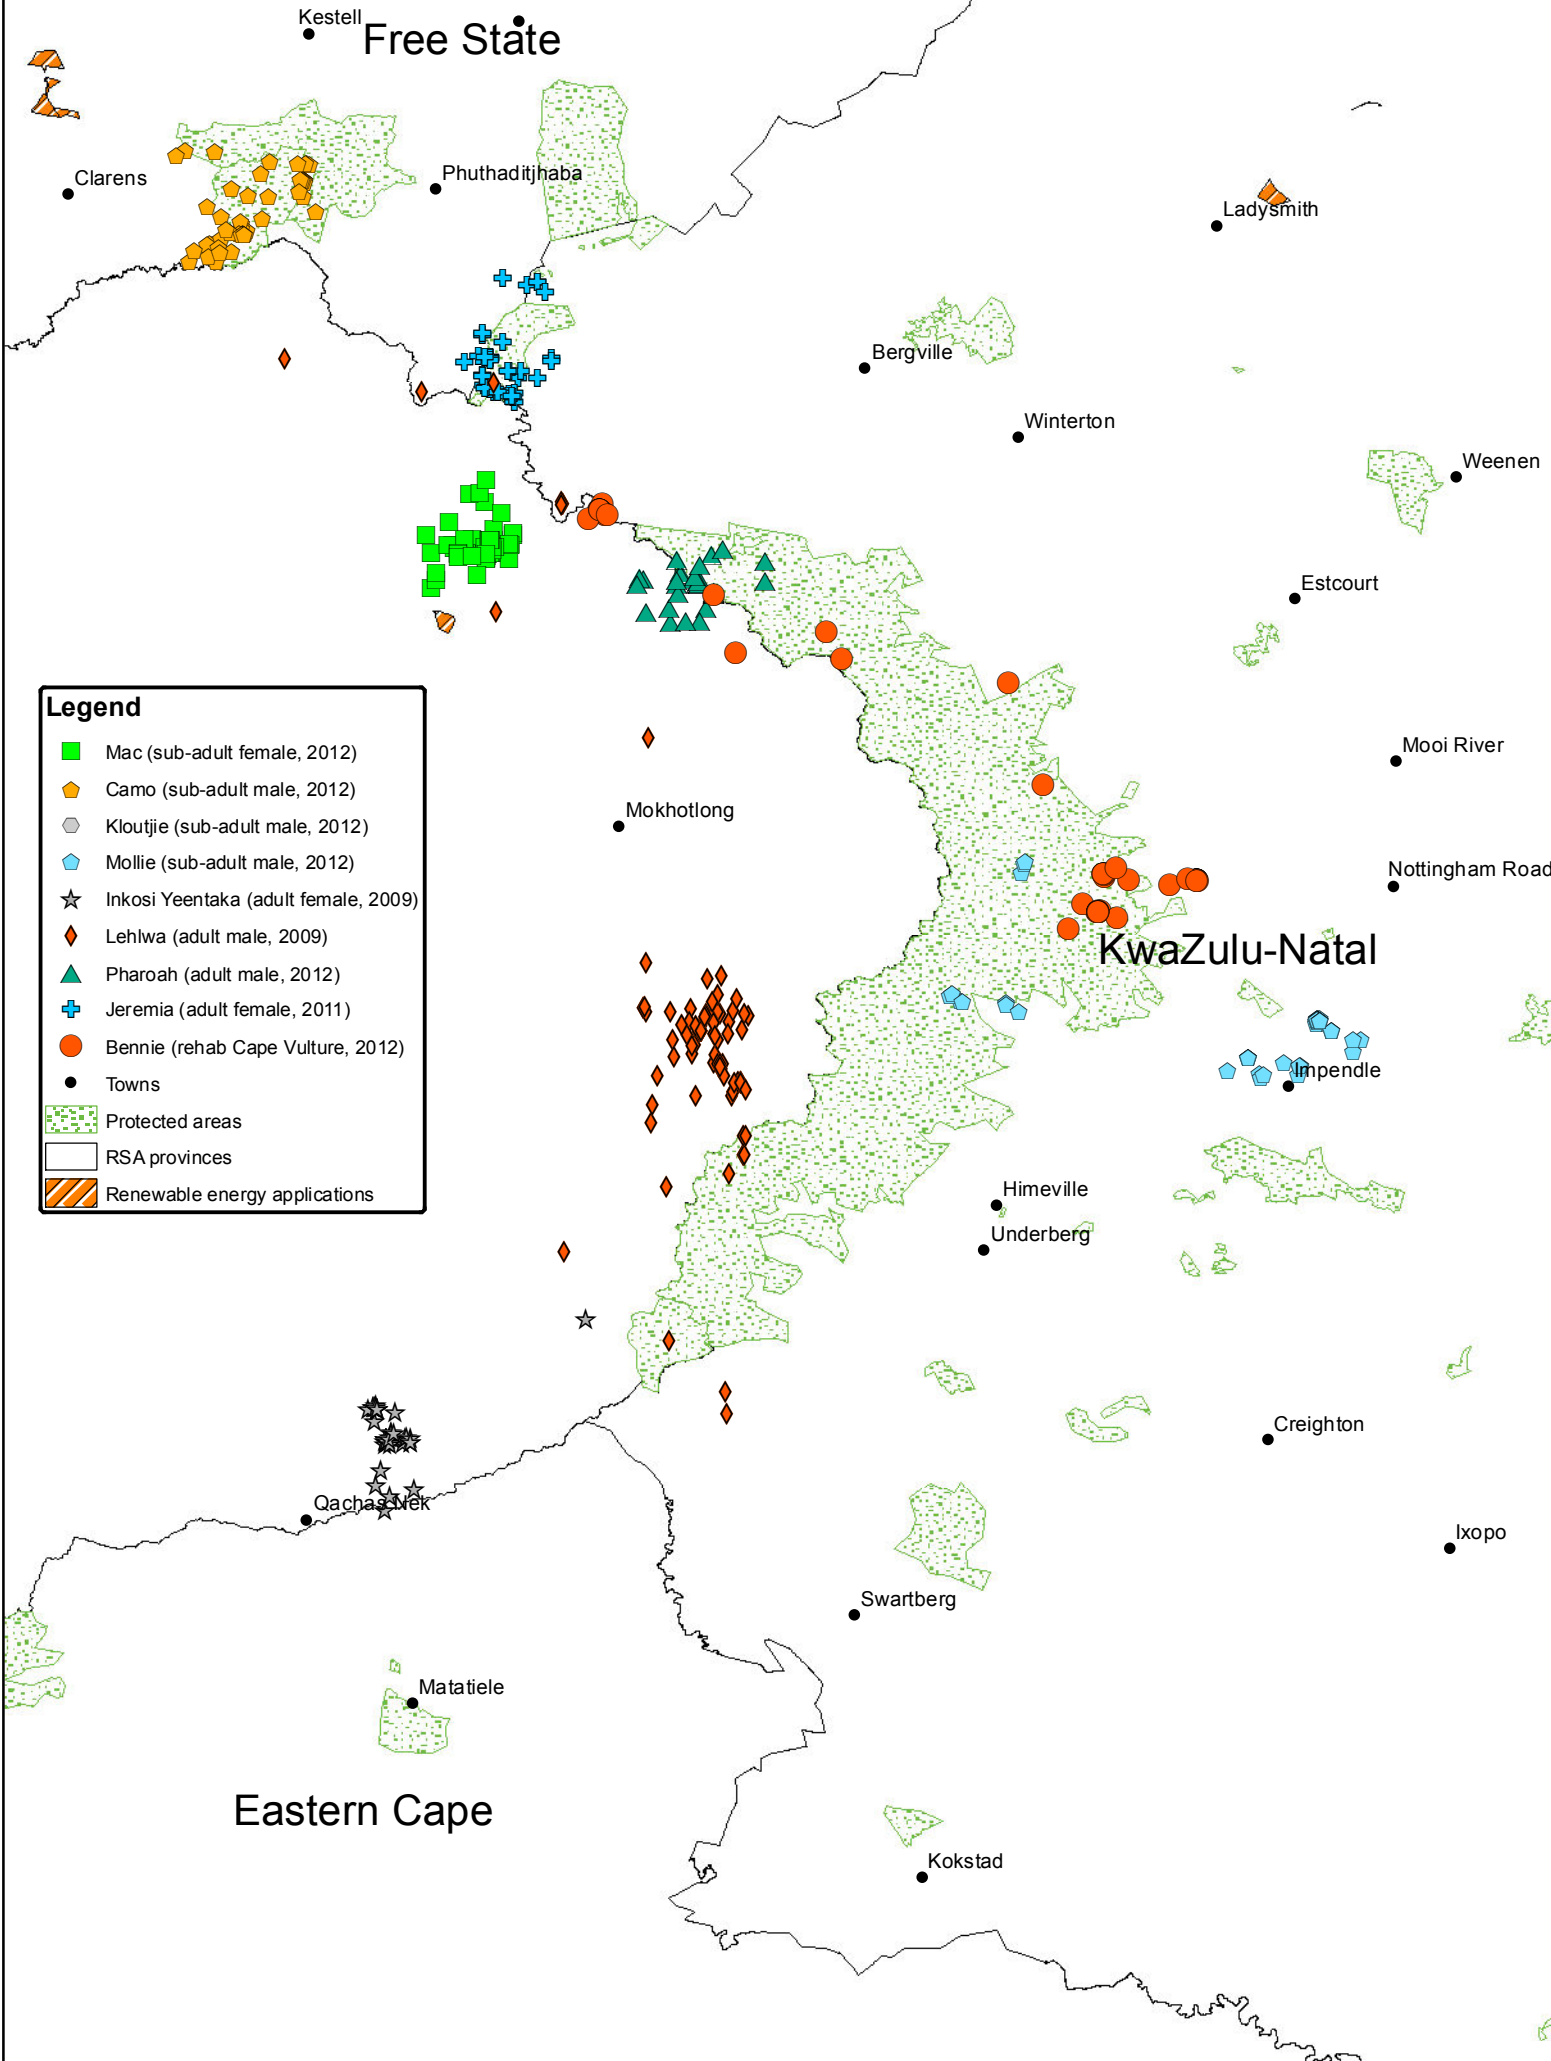

Vulture Movements: 17-24 September 2017

Legend

- Mac (sub-adult female, 2012)
- ⬠ Camo (sub-adult male, 2012)
- Kloutjie (sub-adult male, 2012)
- ⬠ Mollie (sub-adult male, 2012)
- ★ Inkosi Yeentaka (adult female, 2009)
- ◆ Lehlwa (adult male, 2009)
- ▲ Pharoah (adult male, 2012)
- + Jeremia (adult female, 2011)
- Bennie (rehab Cape Vulture, 2012)
- Towns
- Protected areas
- RSA provinces
- Renewable energy applications