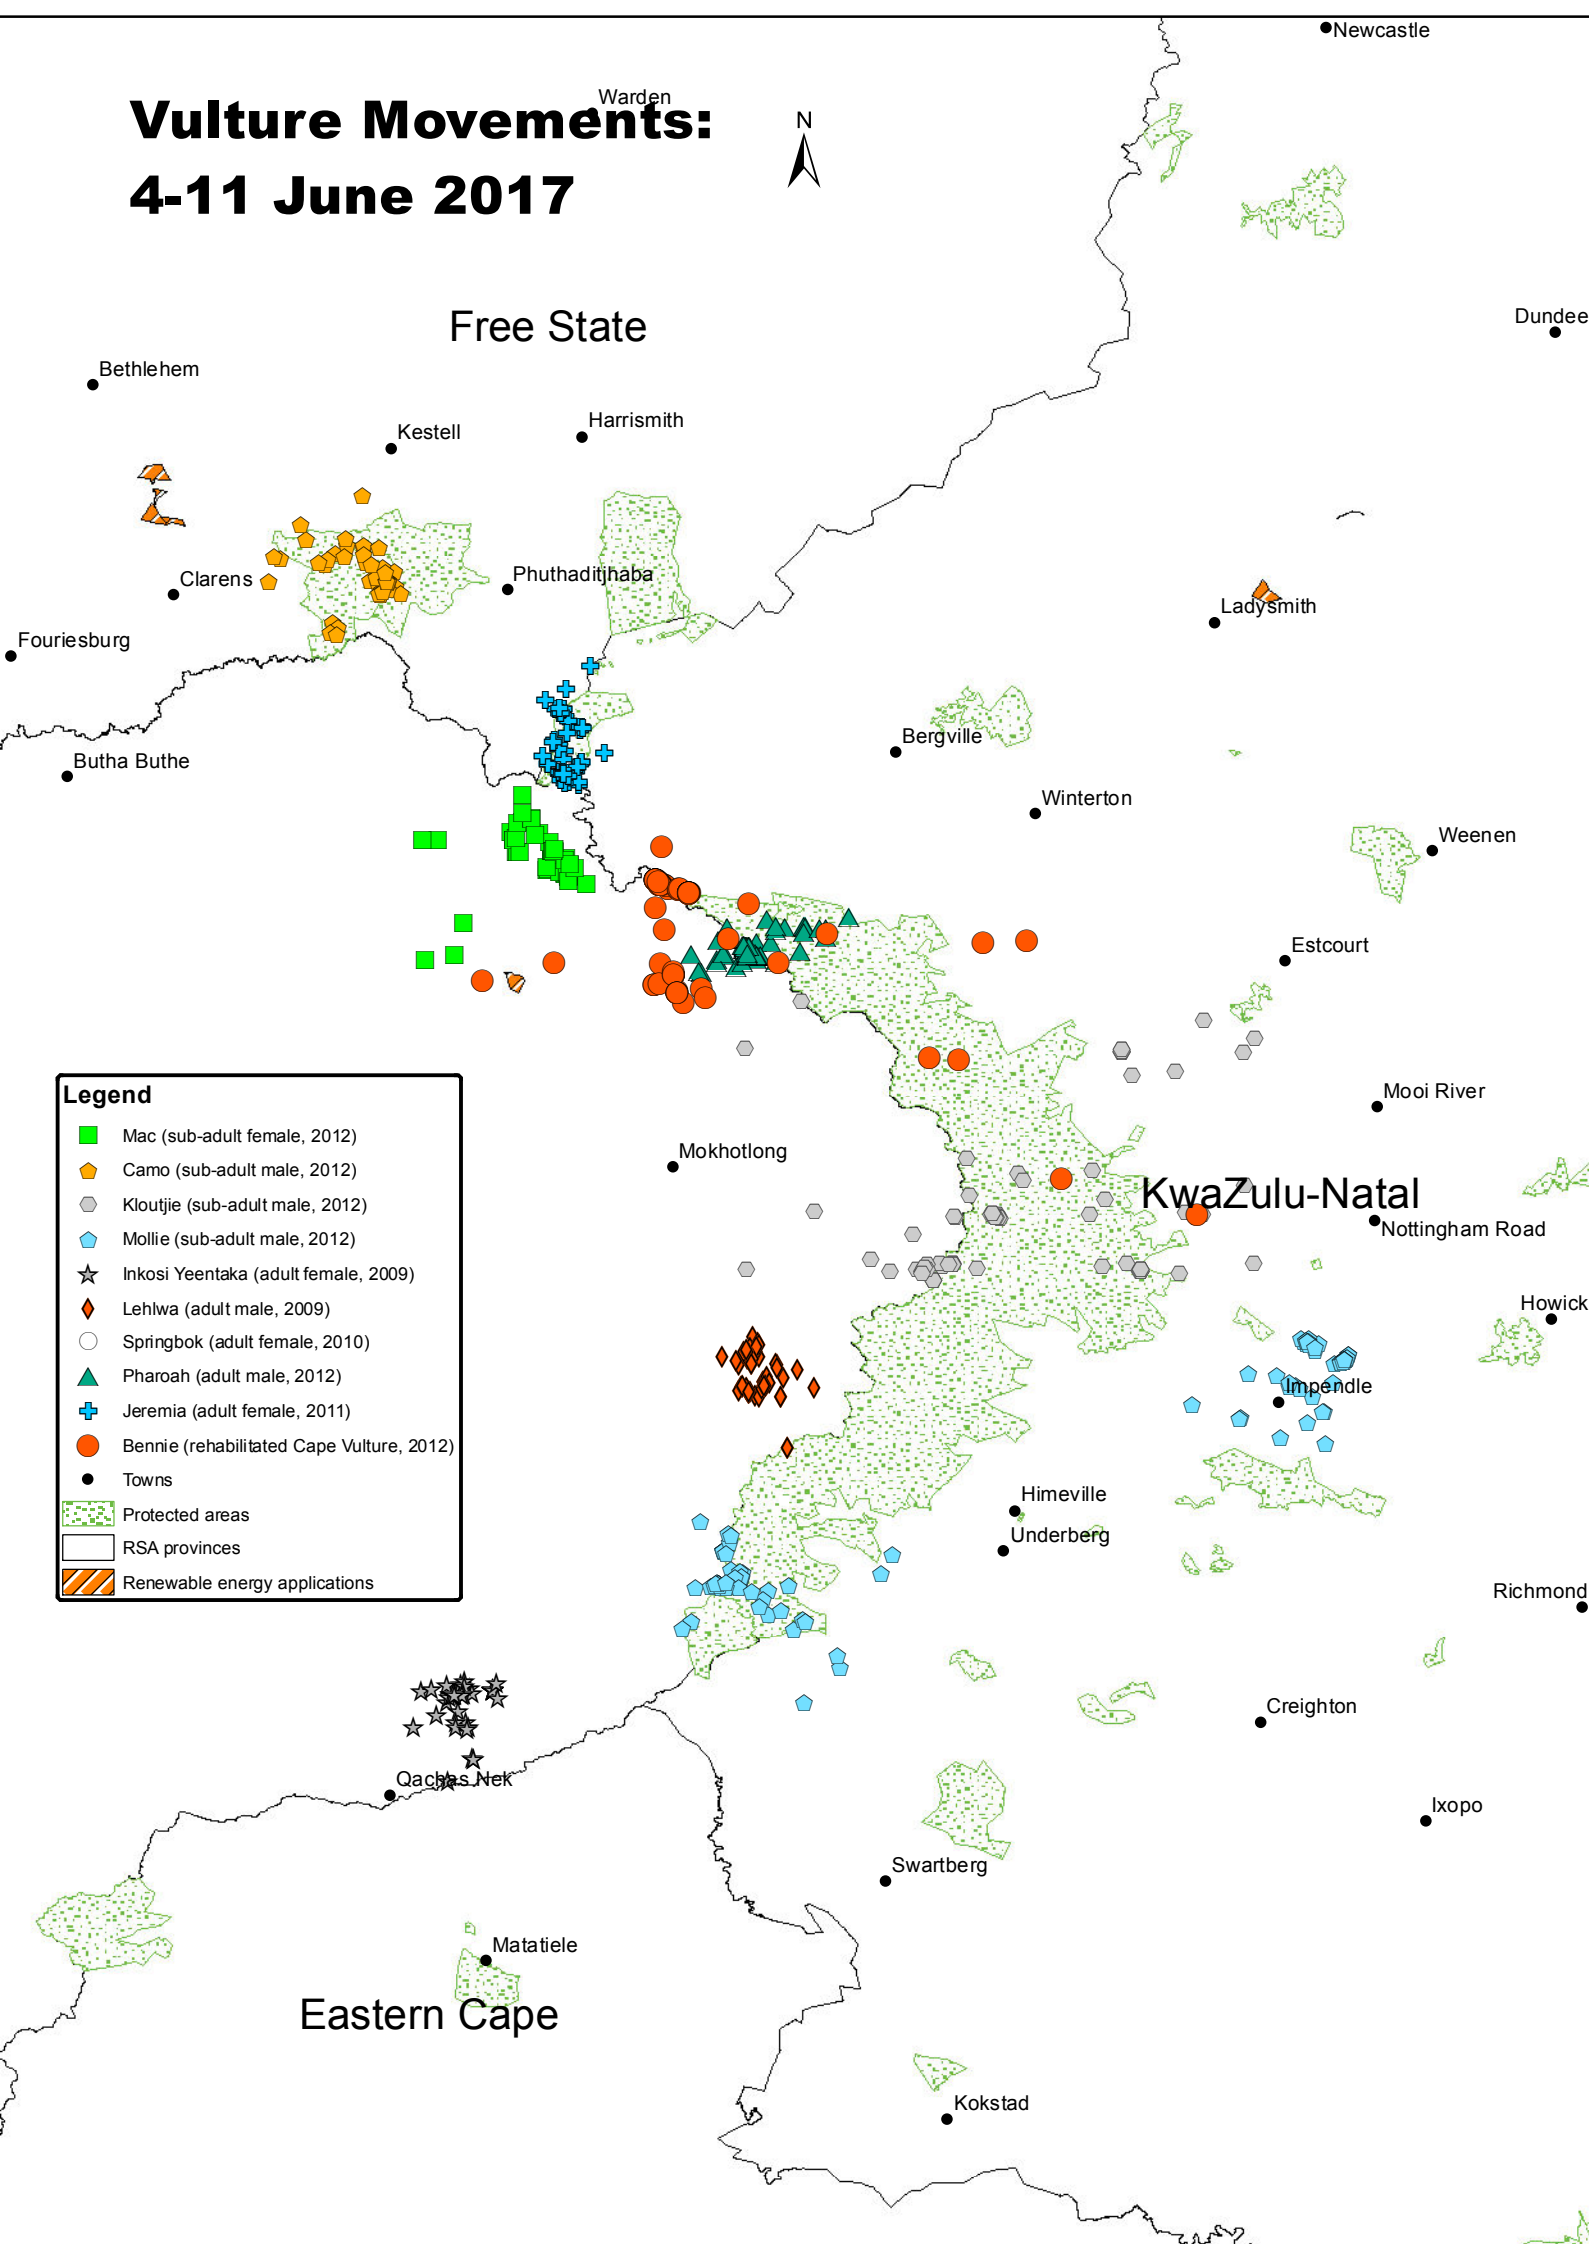

Vulture Movements: 4-11 June 2017

Legend

- Mac (sub-adult female, 2012)
- ◆ Camo (sub-adult male, 2012)
- ◊ Kloutjie (sub-adult male, 2012)
- + Mollie (sub-adult male, 2012)
- ★ Inkosi Yeentaka (adult female, 2009)
- ◆ Lehlwa (adult male, 2009)
- Springbok (adult female, 2010)
- ▲ Pharoah (adult male, 2012)
- + Jeremia (adult female, 2011)
- Bennie (rehabilitated Cape Vulture, 2012)
- Towns
- Protected areas
- RSA provinces
- Renewable energy applications