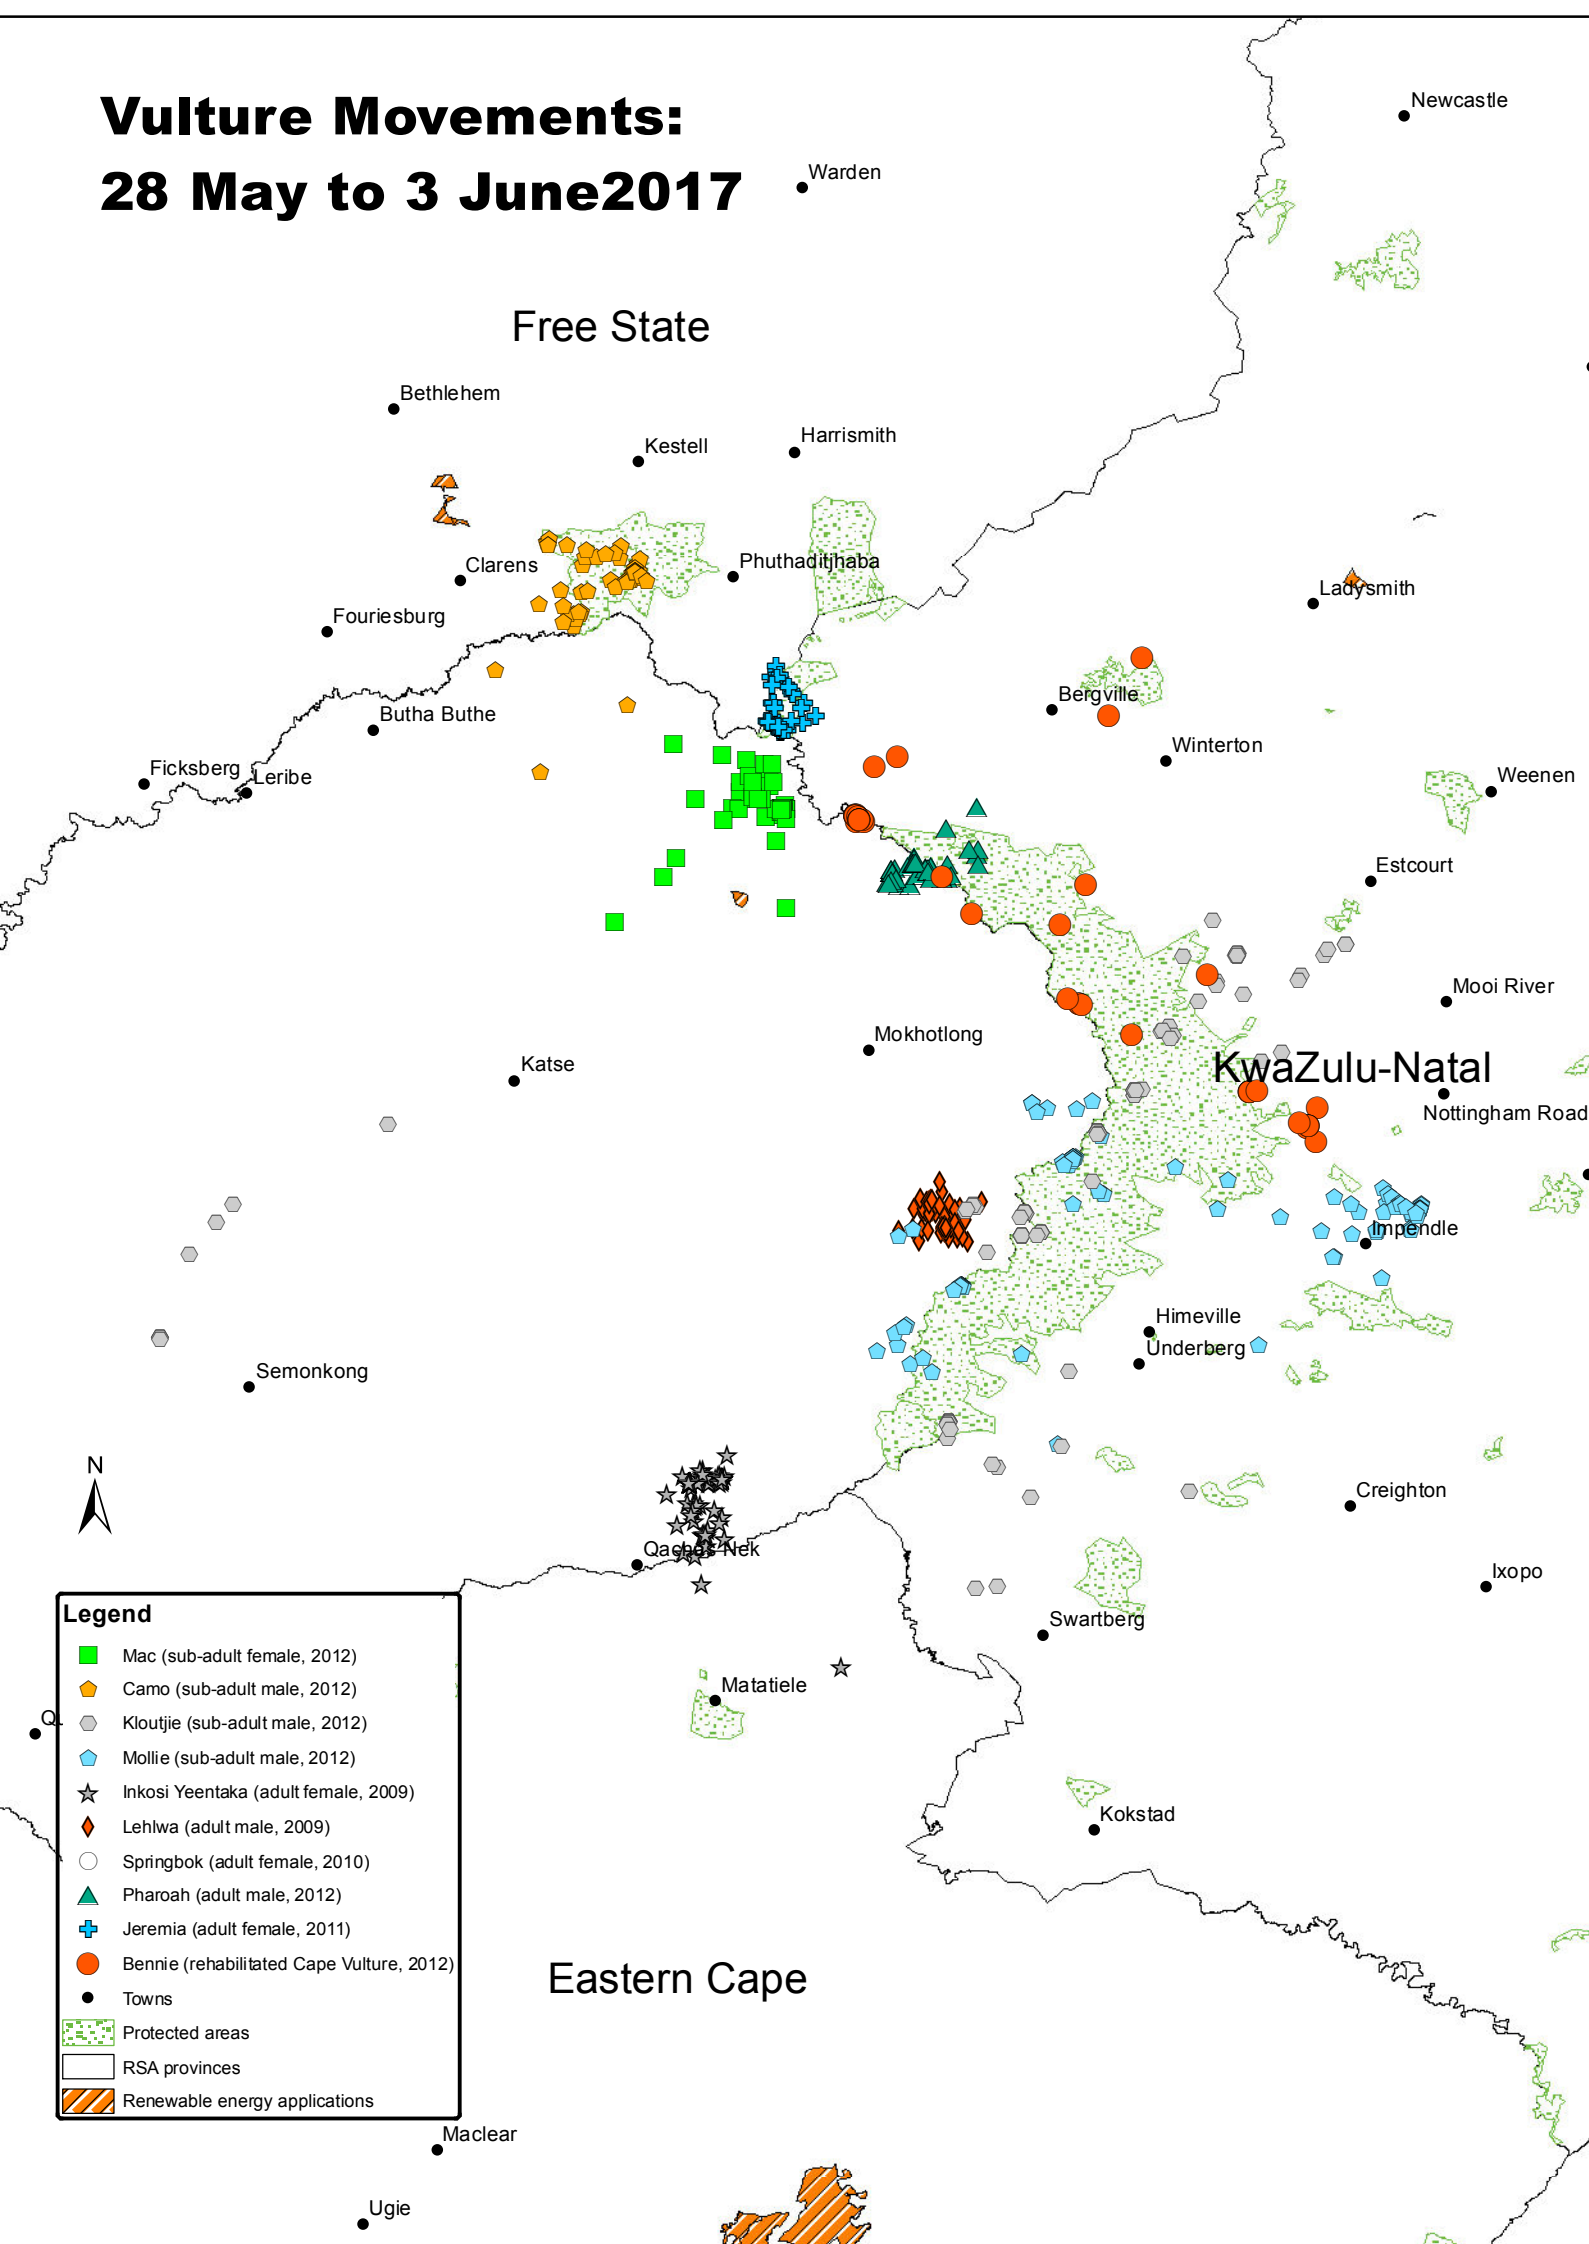

Vulture Movements: 28 May to 3 June 2017

Legend

- Mac (sub-adult female, 2012)
- ⬠ Camo (sub-adult male, 2012)
- ⬠ Kloutjie (sub-adult male, 2012)
- ⬠ Mollie (sub-adult male, 2012)
- ★ Inkosi Yeentaka (adult female, 2009)
- ◆ Lehliwa (adult male, 2009)
- Springbok (adult female, 2010)
- ▲ Pharoah (adult male, 2012)
- + Jeremia (adult female, 2011)
- Bennie (rehabilitated Cape Vulture, 2012)
- Towns
- Protected areas
- RSA provinces
- Renewable energy applications